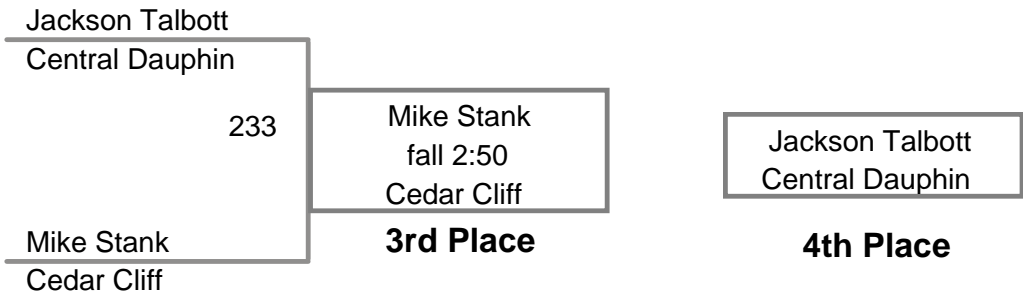

CPWA VARSITY TOURNAMENT
Varsity (on Mat 5)

90 Lbs

CPWA VARSITY TOURNAMENT
Varsity (on Mat 4)

95 Lbs

CPWA VARSITY TOURNAMENT
Varsity (on Mat 2)

100 Lbs

CPWA VARSITY TOURNAMENT
Varsity (on Mat 4)

110 Lbs