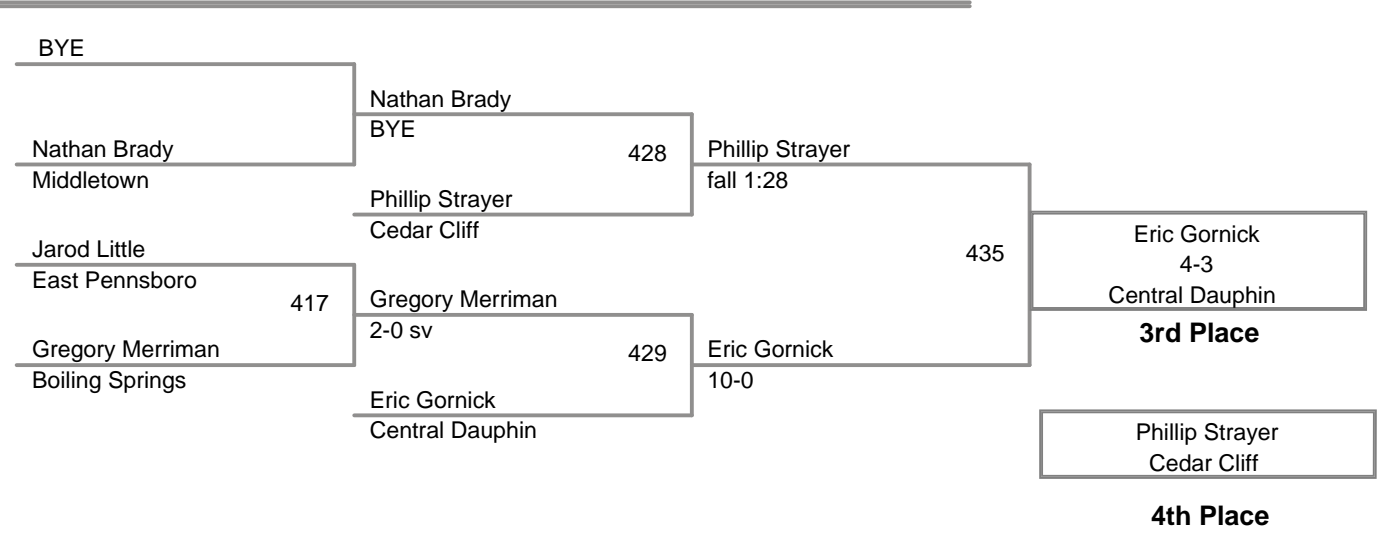

CPWA VARSITY TOURNAMENT
Varsity (on Mat 4)

78 Lbs