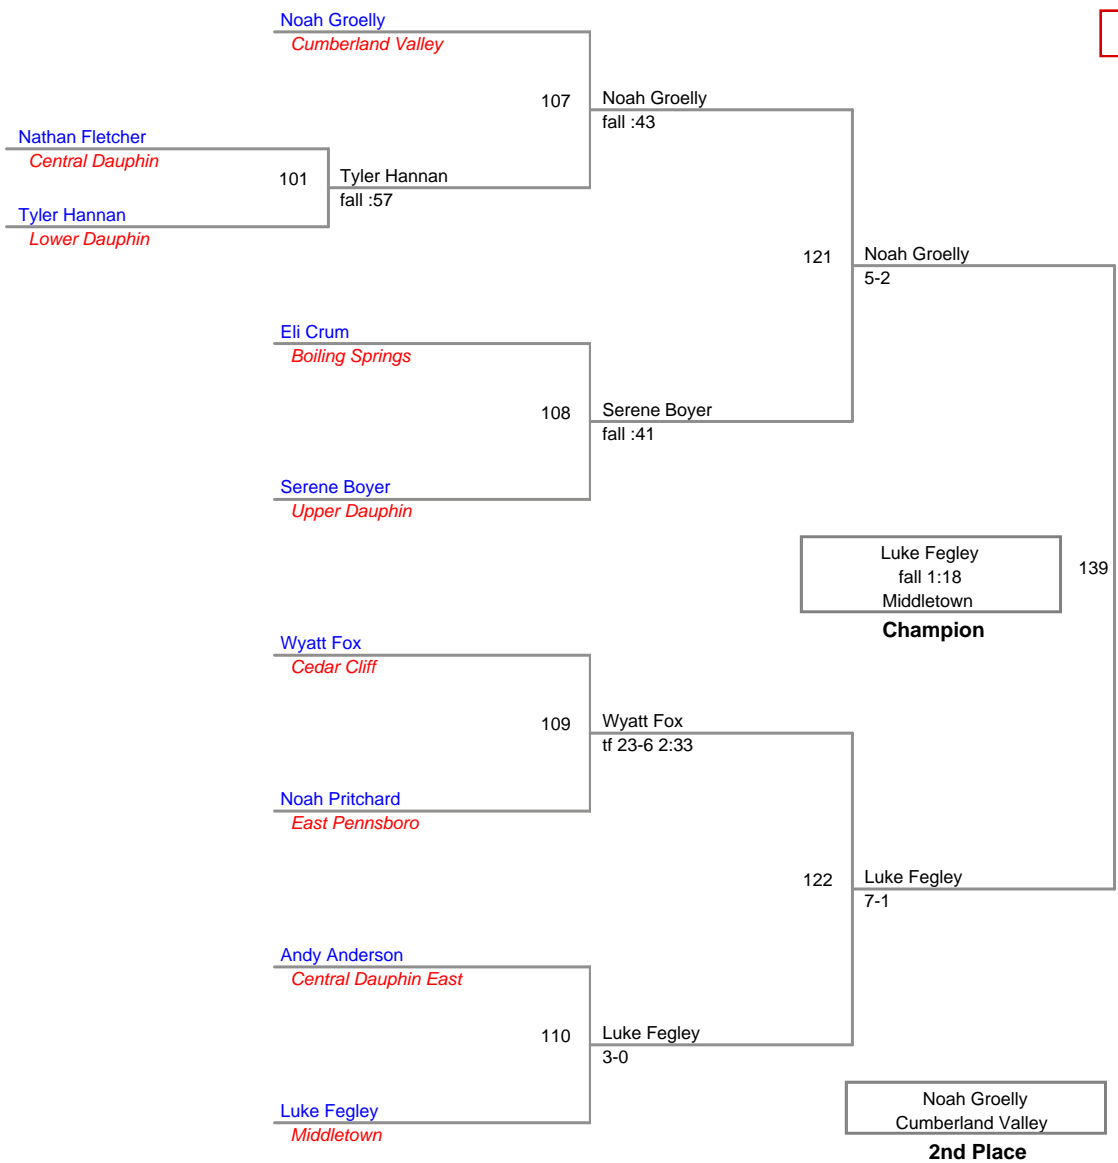

CPWA VARSITY TOURNAMENT
Varsity (on Mat 1)

59 Lbs