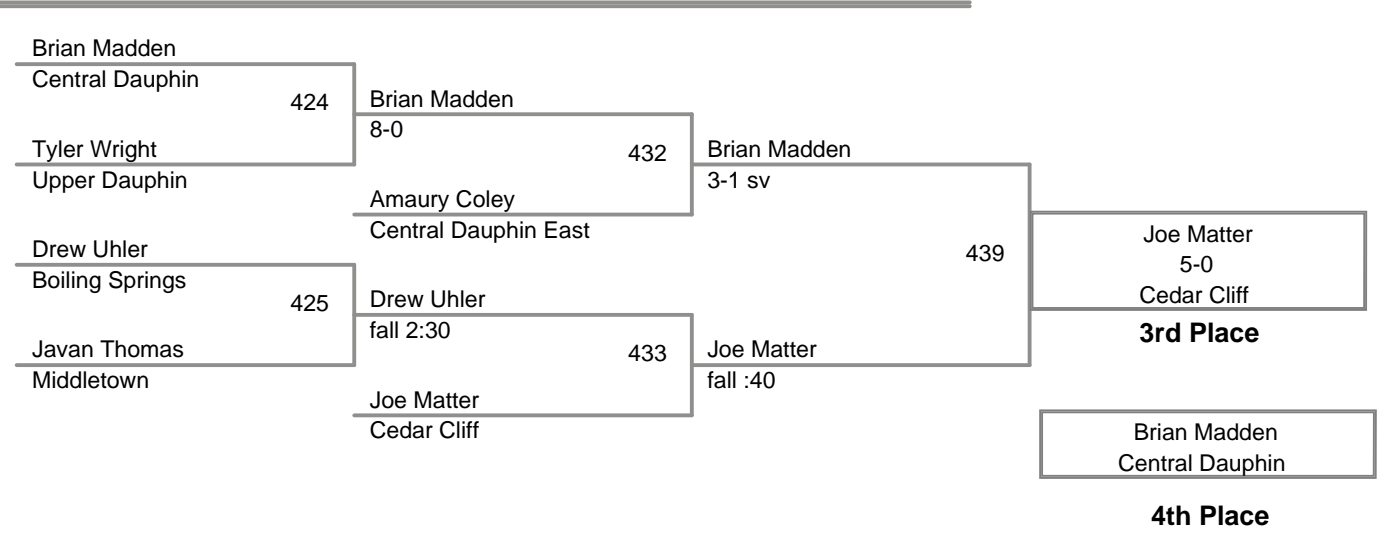

CPWA VARSITY TOURNAMENT
Varsity (on Mat 4)

95 Lbs