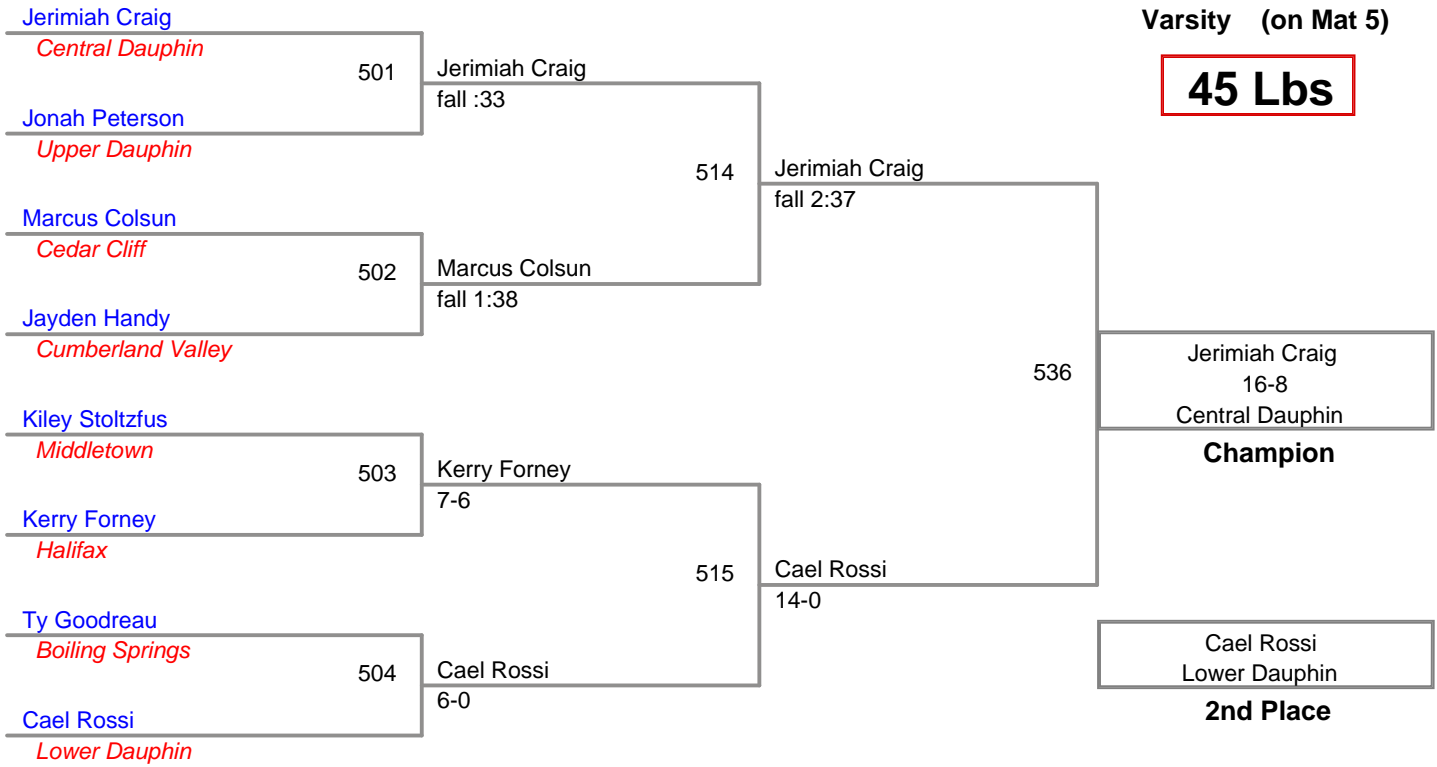

CPWA VARSITY TOURNAMENT
Varsity (on Mat 5)

45 Lbs

CPWA VARSITY TOURNAMENT
Varsity (on Mat 1)

48 Lbs

CPWA VARSITY TOURNAMENT
Varsity (on Mat 3)

52 Lbs

CPWA VARSITY TOURNAMENT
Varsity (on Mat 2)

55 Lbs