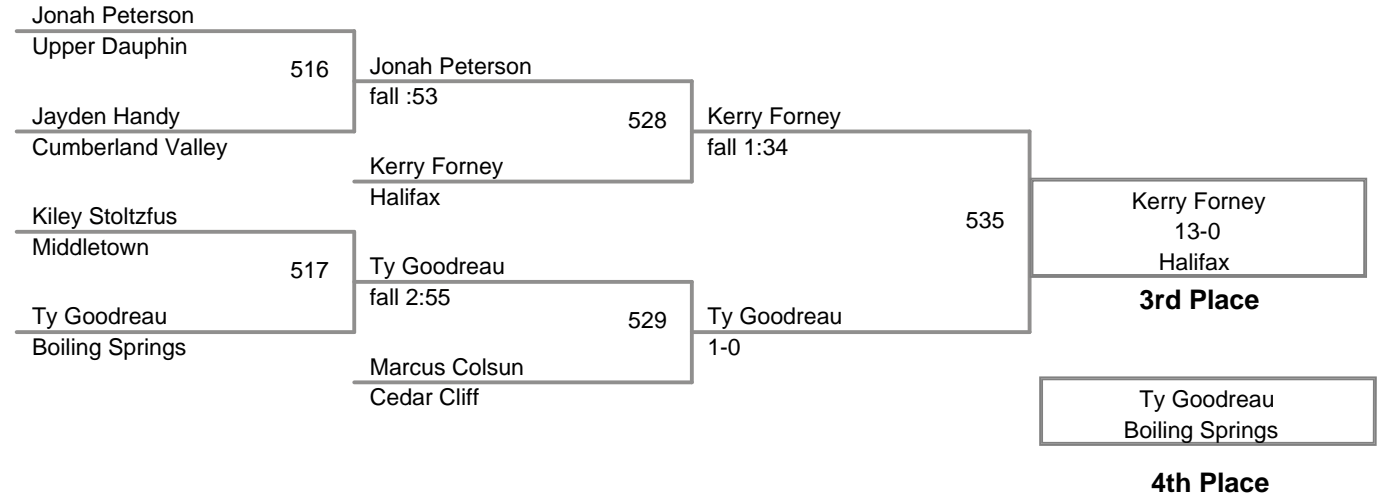

CPWA VARSITY TOURNAMENT
Varsity (on Mat 5)

45 Lbs

CPWA VARSITY TOURNAMENT
Varsity (on Mat 1)

48 Lbs

CPWA VARSITY TOURNAMENT
Varsity (on Mat 3)

52 Lbs

CPWA VARSITY TOURNAMENT
Varsity (on Mat 2)

55 Lbs