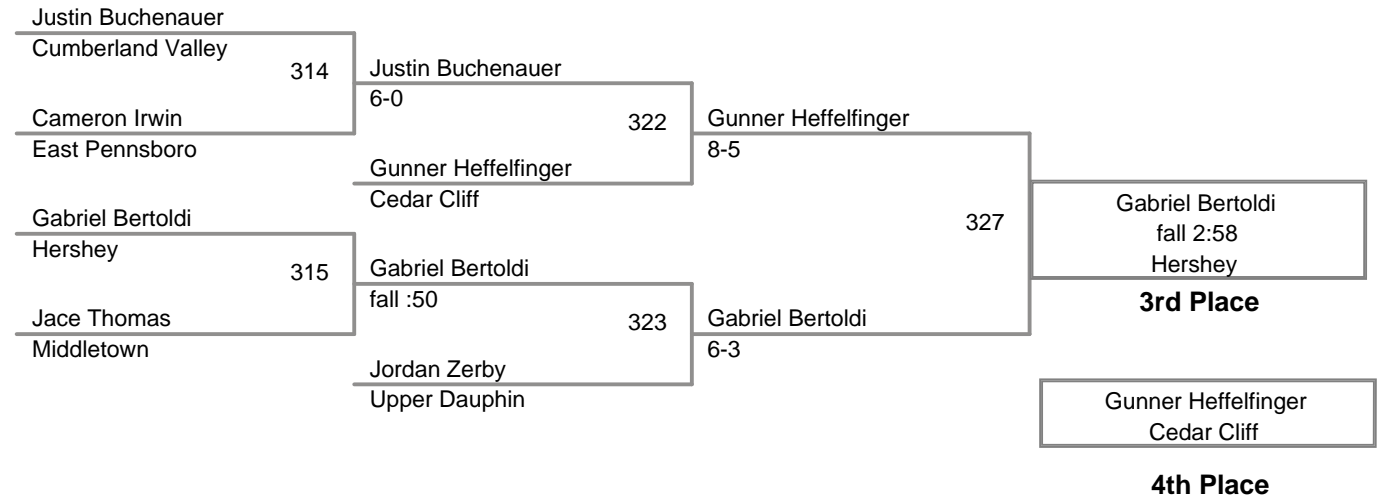

CPWA VARSITY TOURNAMENT
Varsity (on Mat 5)

45 Lbs

CPWA VARSITY TOURNAMENT
Varsity (on Mat 1)

48 Lbs

CPWA VARSITY TOURNAMENT
Varsity (on Mat 3)

52 Lbs

CPWA VARSITY TOURNAMENT
Varsity (on Mat 2)

55 Lbs