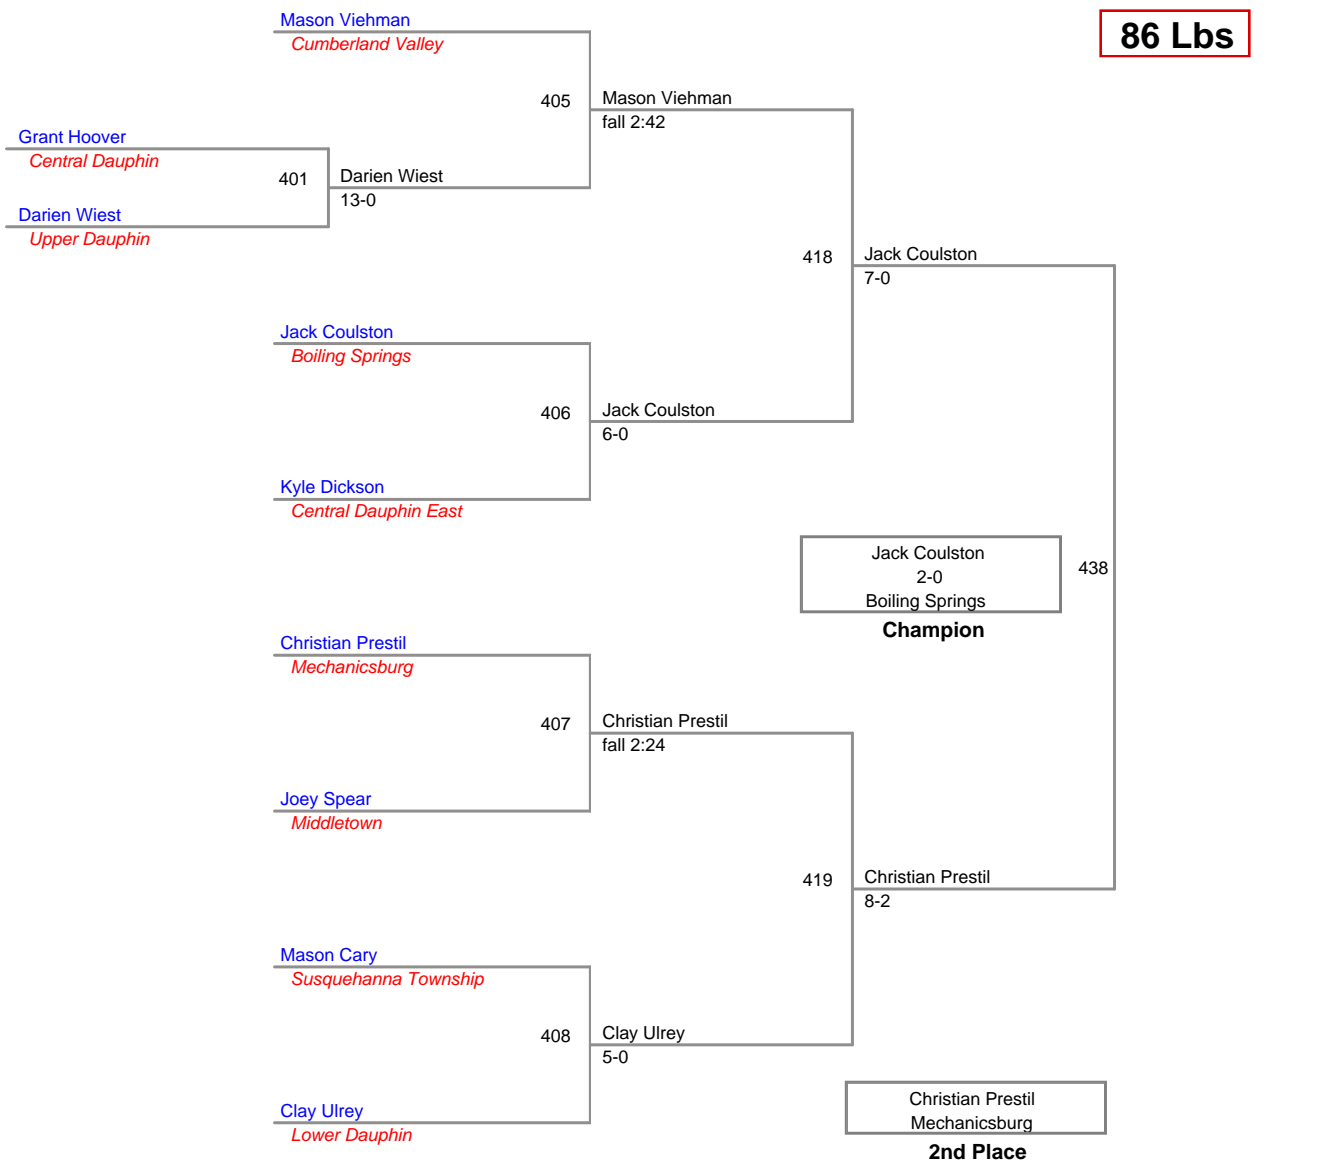

CPWA VARSITY TOURNAMENT
Varsity (on Mat 5)

74 Lbs

CPWA VARSITY TOURNAMENT
Varsity (on Mat 4)

78 Lbs

CPWA VARSITY TOURNAMEN
Varsity (on Mat 3)

82 Lbs

CPWA VARSITY TOURNAMENT
Varsity (on Mat 4)

86 Lbs