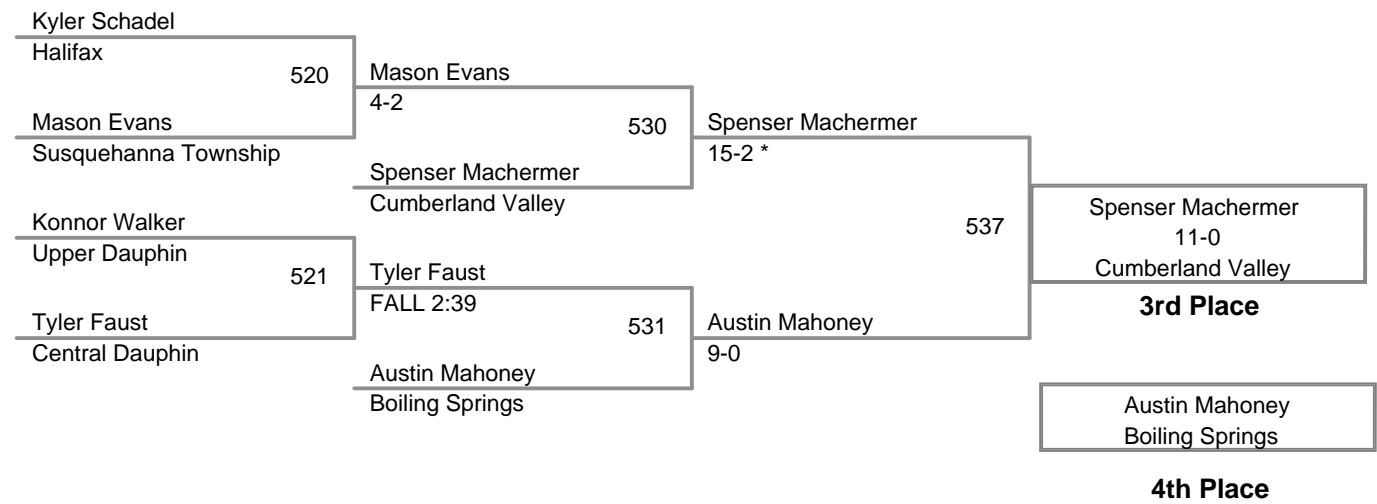

CPWA VARSITY TOURNAMENT
Varsity (on Mat 5)

63 Lbs