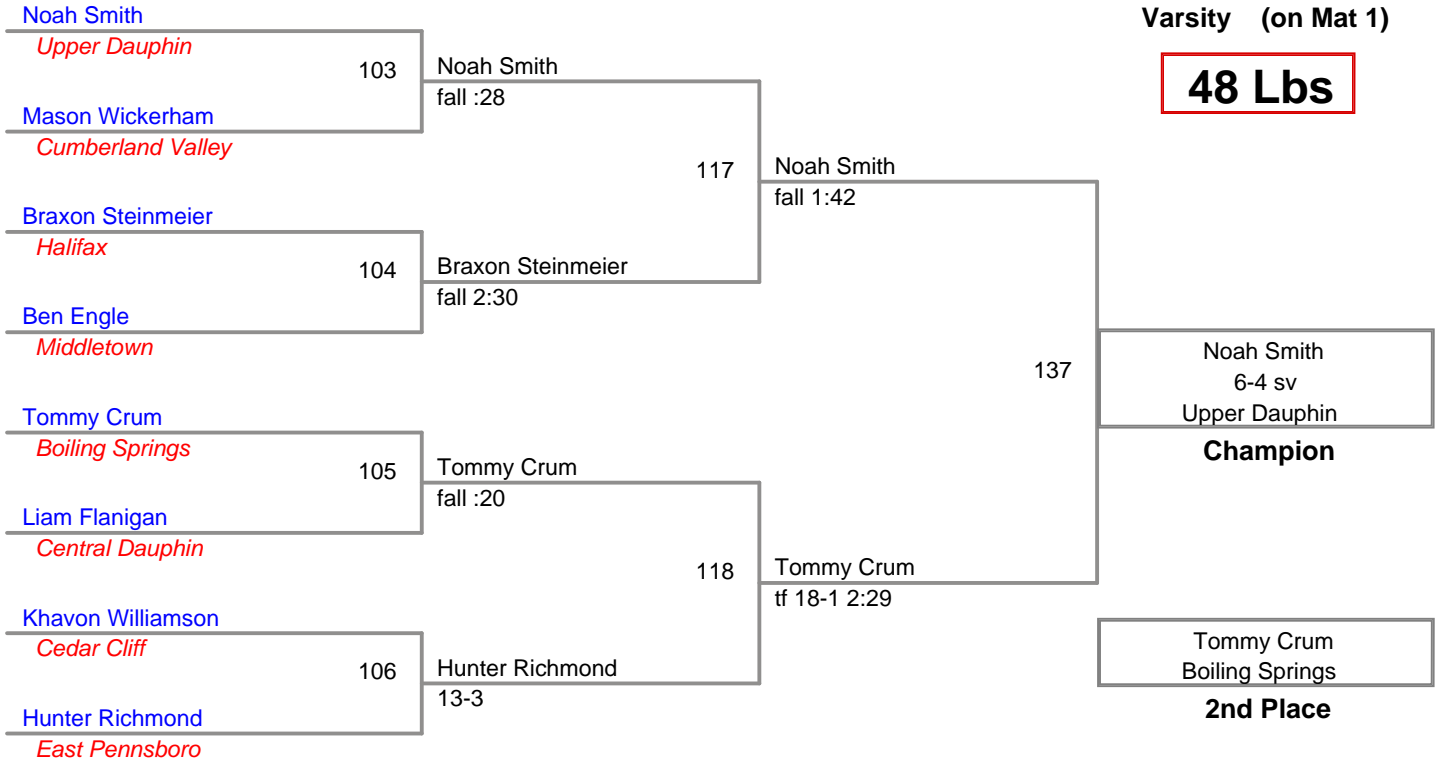

CPWA VARSITY TOURNAMENT
Varsity (on Mat 5)

45 Lbs

CPWA VARSITY TOURNAMENT
Varsity (on Mat 1)

48 Lbs

CPWA VARSITY TOURNAMENT
Varsity (on Mat 3)

52 Lbs

CPWA VARSITY TOURNAMENT
Varsity (on Mat 2)

55 Lbs