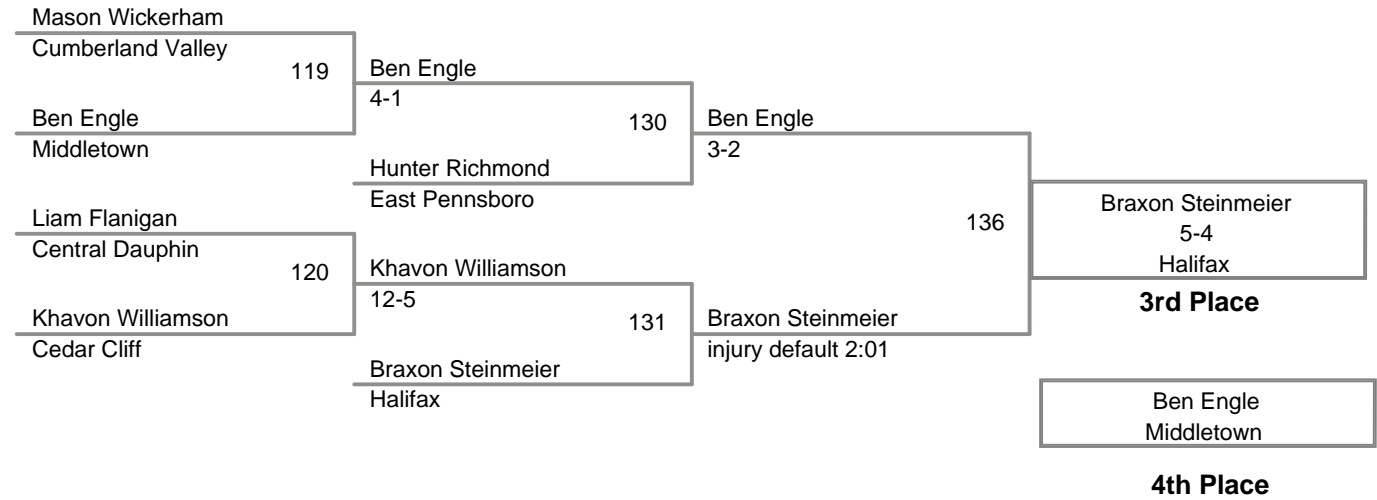

CPWA VARSITY TOURNAMENT
Varsity (on Mat 5)

45 Lbs

CPWA VARSITY TOURNAMENT
Varsity (on Mat 1)

48 Lbs

CPWA VARSITY TOURNAMENT
Varsity (on Mat 3)

52 Lbs

CPWA VARSITY TOURNAMENT
Varsity (on Mat 2)

55 Lbs