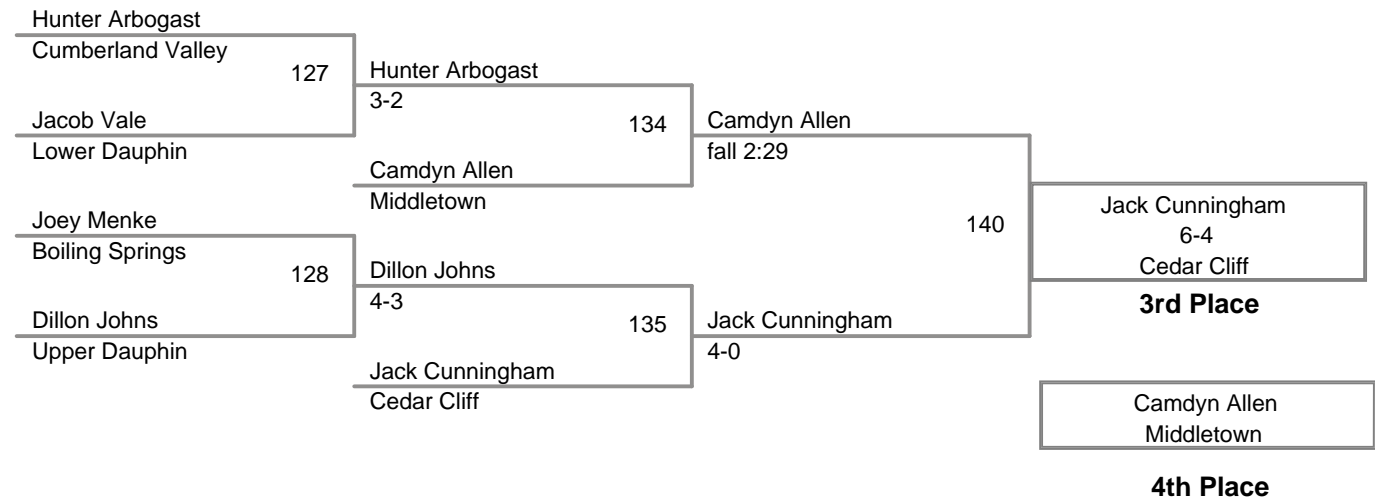

CPWA VARSITY TOURNAMENT
Varsity (on Mat 1)

59 Lbs

CPWA VARSITY TOURNAMENT
Varsity (on Mat 5)

63 Lbs

CPWA VARSITY TOURNAMENT
Varsity (on Mat 1)

67 Lbs

CPWA VARSITY TOURNAMENT
Varsity (on Mat 2)

71 Lbs