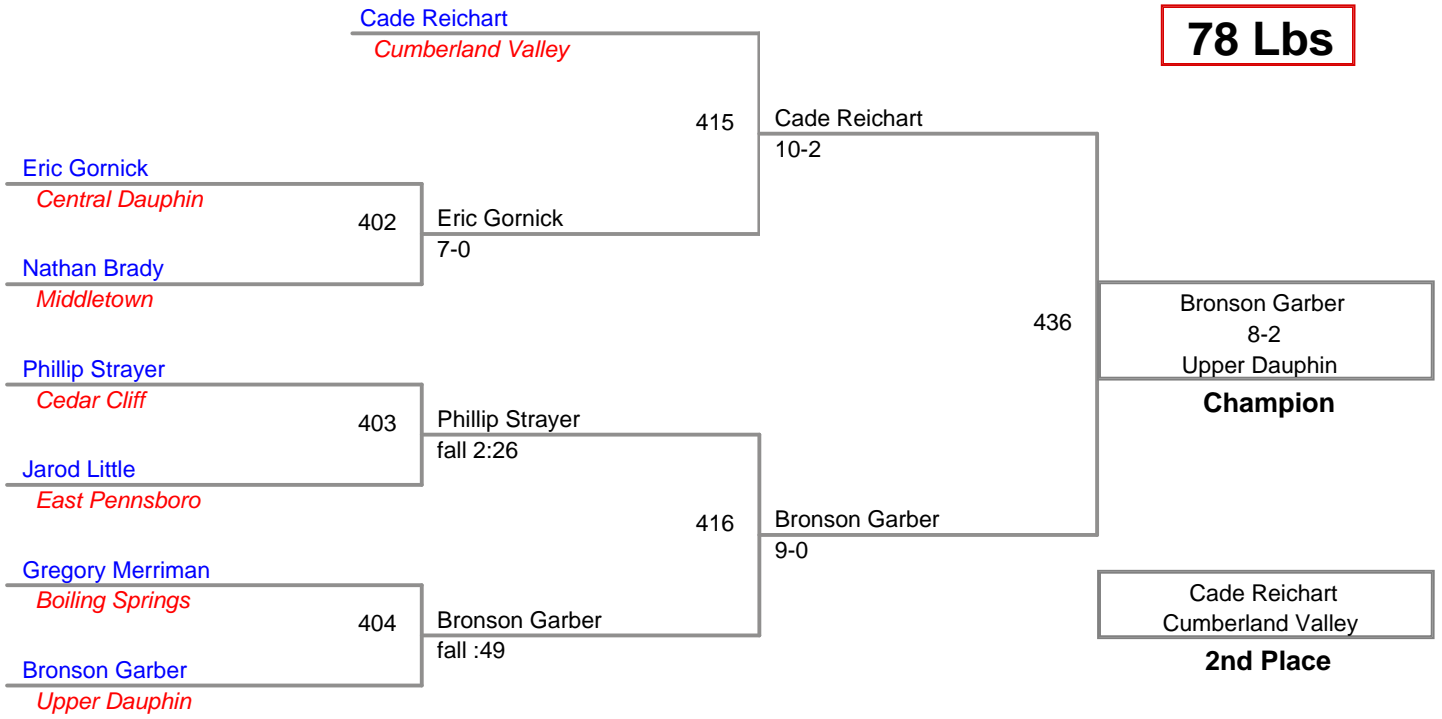

CPWA VARSITY TOURNAMENT
Varsity (on Mat 4)

78 Lbs