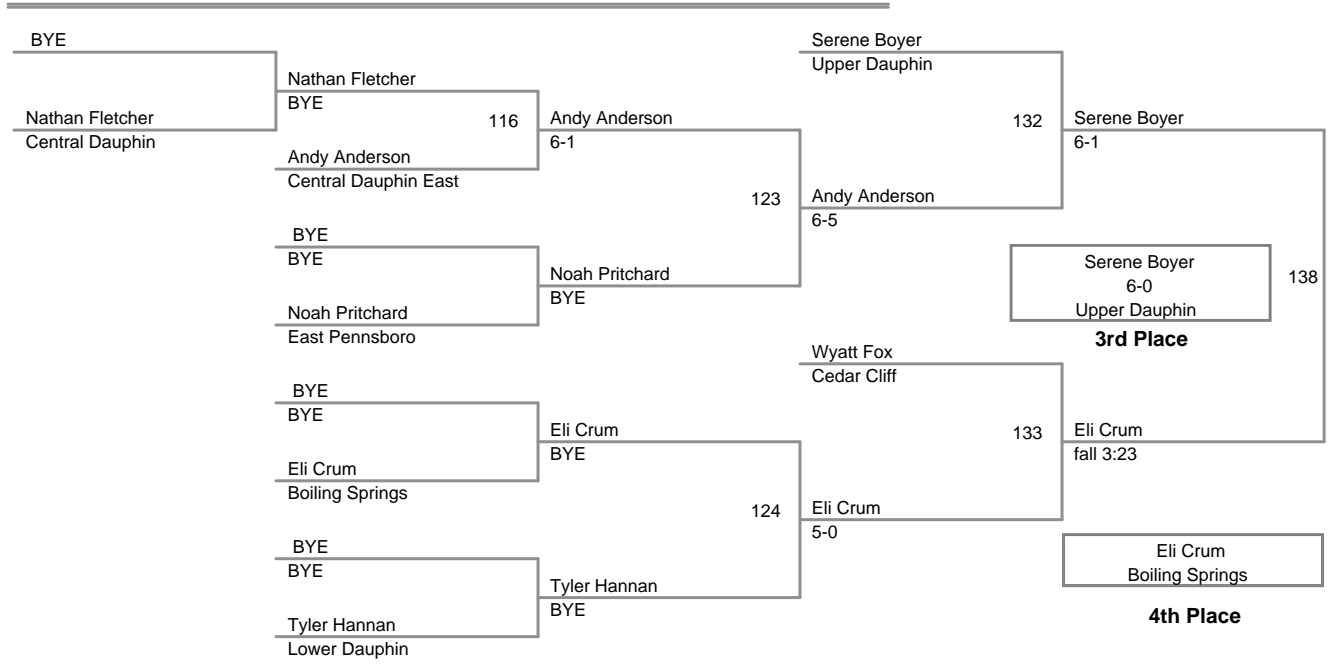

CPWA VARSITY TOURNAMENT
Varsity (on Mat 1)

59 Lbs