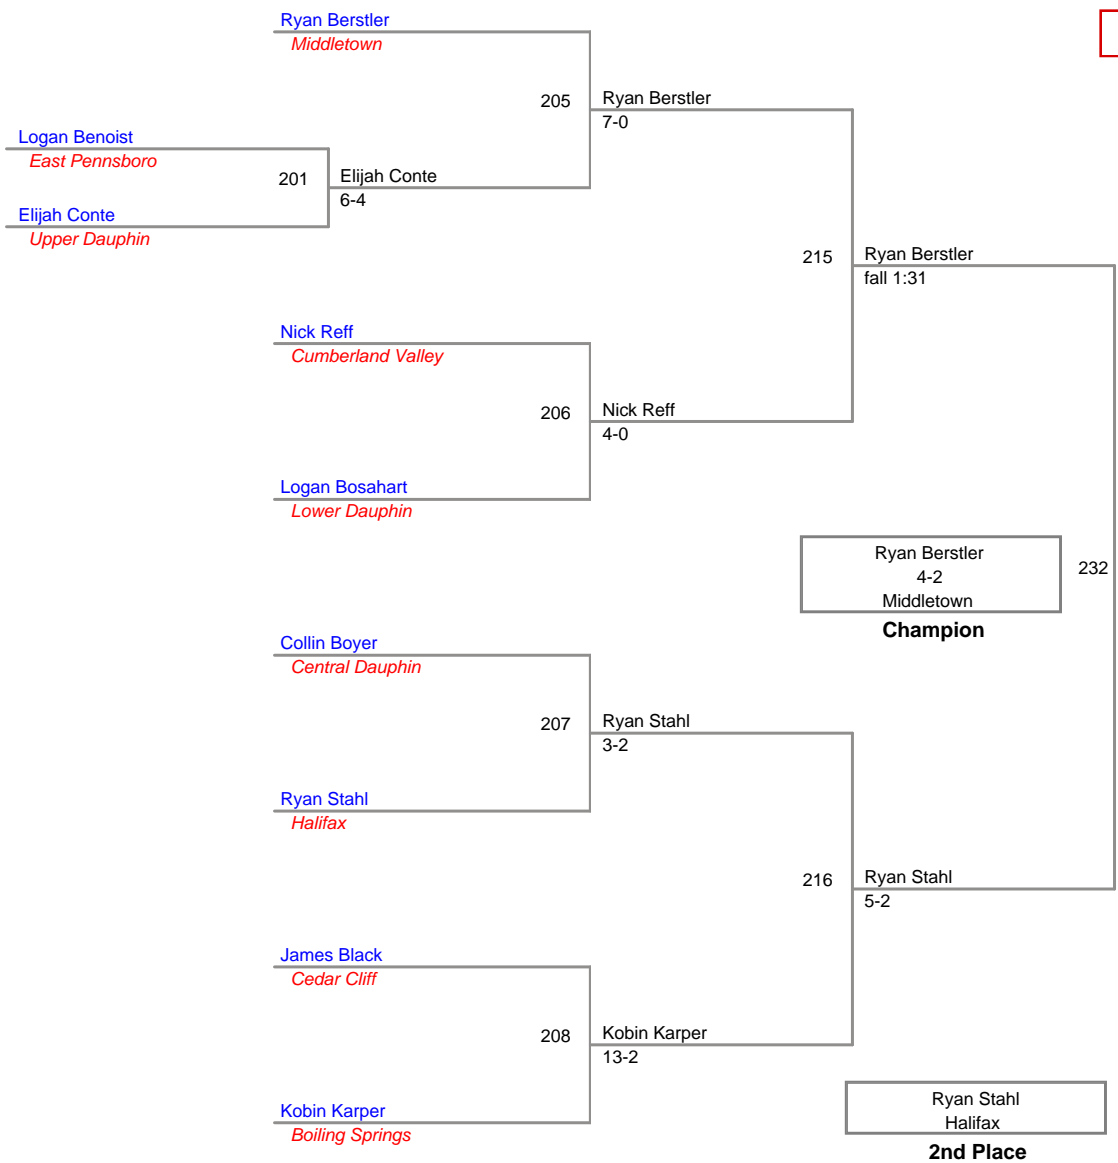

CPWA VARSITY TOURNAMENT
Varsity (on Mat 1)

59 Lbs

CPWA VARSITY TOURNAMENT
Varsity (on Mat 5)

63 Lbs

CPWA VARSITY TOURNAMENT
Varsity (on Mat 1)

67 Lbs

CPWA VARSITY TOURNAMENT
Varsity (on Mat 2)

71 Lbs