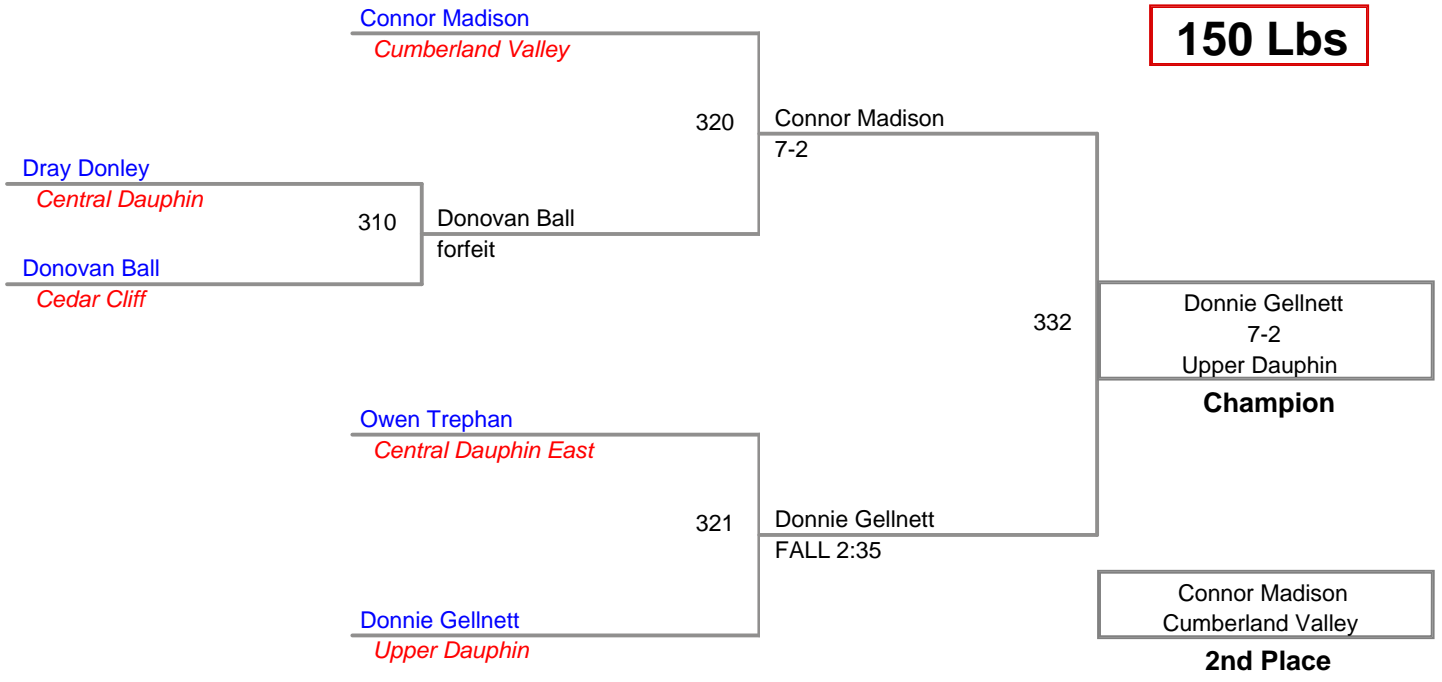

CPWA VARSITY TOURNAMENT
Varsity (on Mat 5)

90 Lbs

CPWA VARSITY TOURNAMENT
Varsity (on Mat 4)

95 Lbs

CPWA VARSITY TOURNAMENT
Varsity (on Mat 2)

100 Lbs

CPWA VARSITY TOURNAMENT
Varsity (on Mat 4)

110 Lbs

CPWA VARSITY TOURNAMENT
Varsity (on Mat 2)

120 Lbs

CPWA VARSITY TOURNAMENT
Varsity (on Mat 3)

150 Lbs

CPWA VARSITY TOURNAMENT
Varsity (on Mat 1)

165 Lbs

3 Participant Round Robin

Brock Dalton <i>Cedar Cliff</i>	102	Christian Muniz
Christian Muniz <i>Lower Dauphin</i>		fall :14
Max McMurray <i>Central Dauphin East</i>	115	Brock Dalton
Brock Dalton <i>Cedar Cliff</i>		fall 1:37
Max McMurray <i>Central Dauphin East</i>	129	Christian Muniz
Christian Muniz <i>Lower Dauphin</i>		fall :45