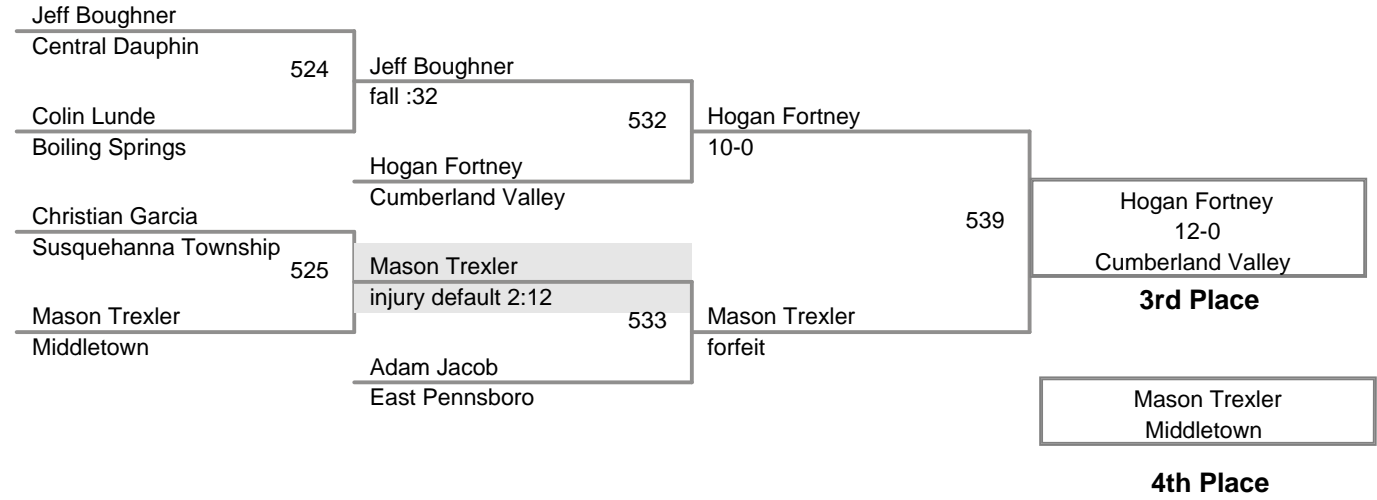

CPWA VARSITY TOURNAMENT
Varsity (on Mat 5)

74 Lbs