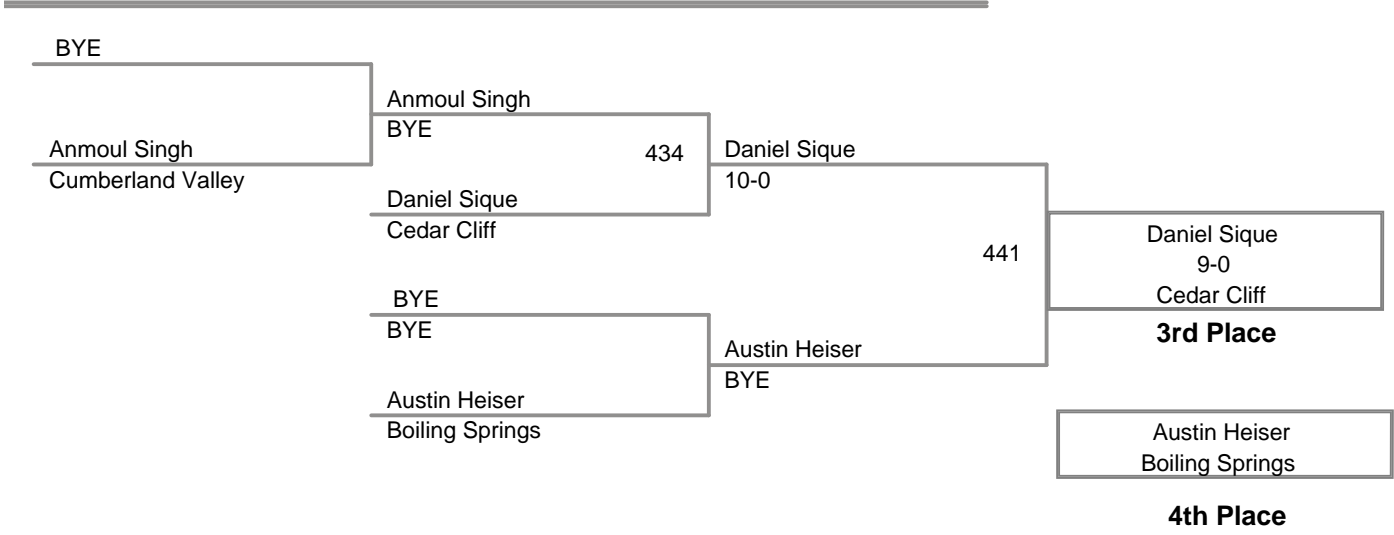

CPWA VARSITY TOURNAMENT
Varsity (on Mat 5)

90 Lbs

CPWA VARSITY TOURNAMENT
Varsity (on Mat 4)

95 Lbs

CPWA VARSITY TOURNAMENT
Varsity (on Mat 2)

100 Lbs

CPWA VARSITY TOURNAMENT
Varsity (on Mat 4)

110 Lbs

CPWA VARSITY TOURNAMENT
Varsity (on Mat 2)

120 Lbs

CPWA VARSITY TOURNAMENT
Varsity (on Mat 3)

150 Lbs

CPWA VARSITY TOURNAMENT
Varsity (on Mat 1)

165 Lbs

3 Participant Round Robin

Brock Dalton <i>Cedar Cliff</i>	102	Christian Muniz
Christian Muniz <i>Lower Dauphin</i>		fall :14
Max McMurray <i>Central Dauphin East</i>	115	Brock Dalton
Brock Dalton <i>Cedar Cliff</i>		fall 1:37
Max McMurray <i>Central Dauphin East</i>	129	Christian Muniz
Christian Muniz <i>Lower Dauphin</i>		fall :45