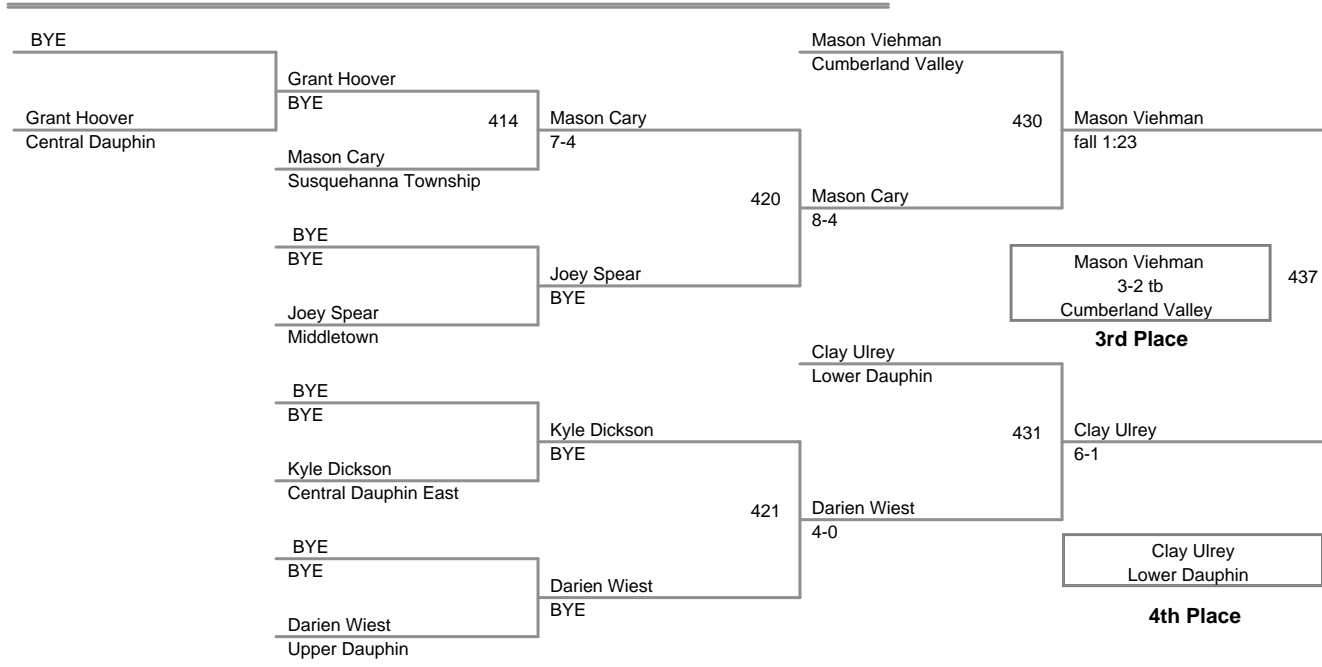

CPWA VARSITY TOURNAMENT
Varsity (on Mat 5)

74 Lbs

CPWA VARSITY TOURNAMENT
Varsity (on Mat 4)

78 Lbs

CPWA VARSITY TOURNAMEN
Varsity (on Mat 3)

82 Lbs

CPWA VARSITY TOURNAMENT
Varsity (on Mat 4)

86 Lbs