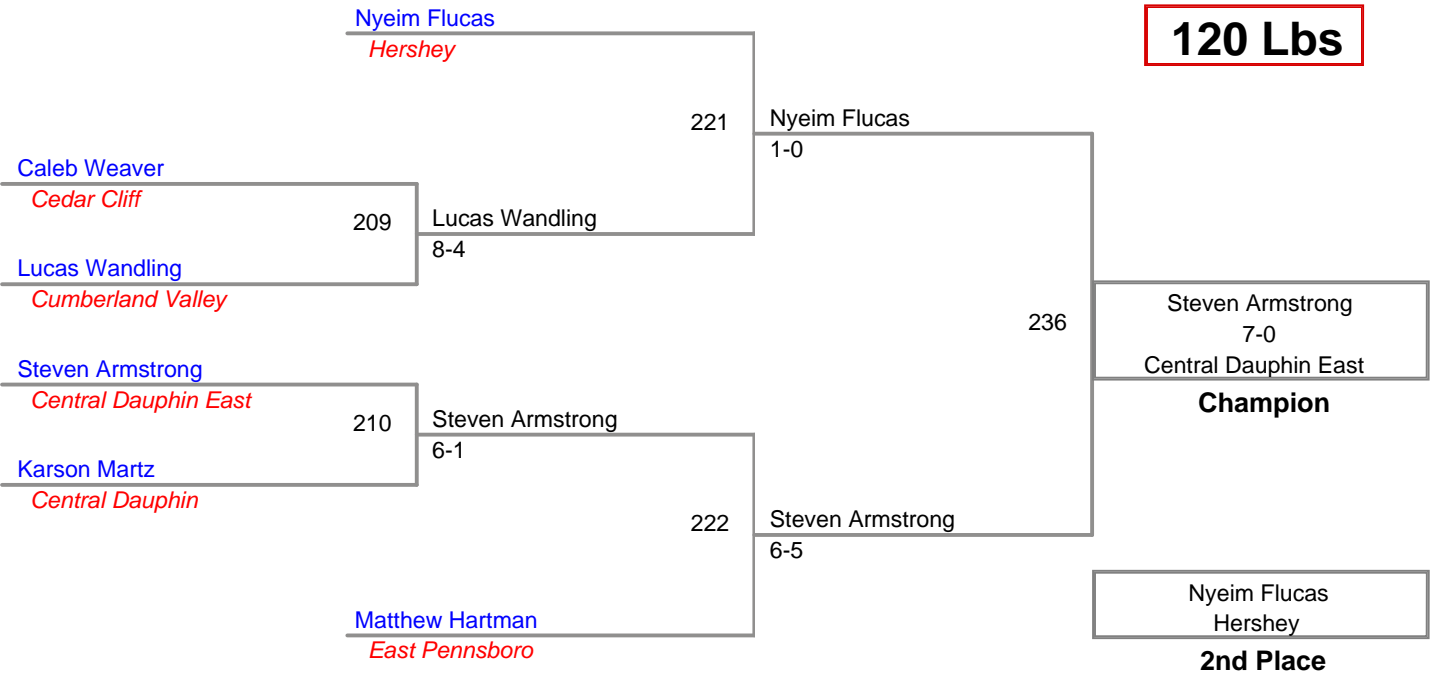

CPWA VARSITY TOURNAMENT
Varsity (on Mat 5)

90 Lbs

CPWA VARSITY TOURNAMENT
Varsity (on Mat 4)

95 Lbs

CPWA VARSITY TOURNAMENT
Varsity (on Mat 2)

100 Lbs

CPWA VARSITY TOURNAMENT
Varsity (on Mat 4)

110 Lbs

CPWA VARSITY TOURNAMENT
Varsity (on Mat 2)

120 Lbs

CPWA VARSITY TOURNAMENT
Varsity (on Mat 3)

150 Lbs

CPWA VARSITY TOURNAMENT
Varsity (on Mat 1)

165 Lbs

3 Participant Round Robin

Brock Dalton <i>Cedar Cliff</i>	102	Christian Muniz
Christian Muniz <i>Lower Dauphin</i>		fall :14
Max McMurray <i>Central Dauphin East</i>	115	Brock Dalton
Brock Dalton <i>Cedar Cliff</i>		fall 1:37
Max McMurray <i>Central Dauphin East</i>	129	Christian Muniz
Christian Muniz <i>Lower Dauphin</i>		fall :45