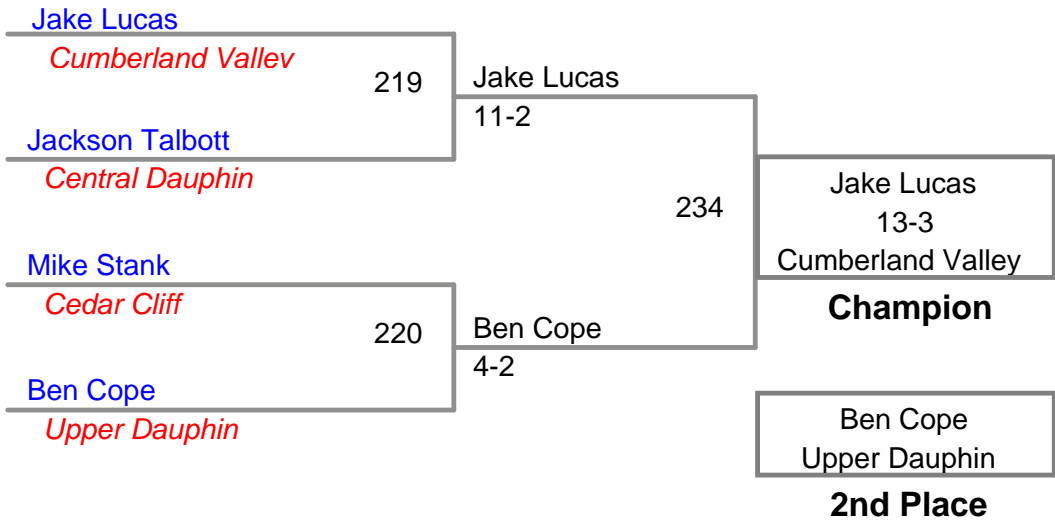

CPWA VARSITY TOURNAMENT
Varsity (on Mat 5)

90 Lbs

CPWA VARSITY TOURNAMENT
Varsity (on Mat 4)

95 Lbs

CPWA VARSITY TOURNAMENT
Varsity (on Mat 2)

100 Lbs

CPWA VARSITY TOURNAMENT
Varsity (on Mat 4)

110 Lbs