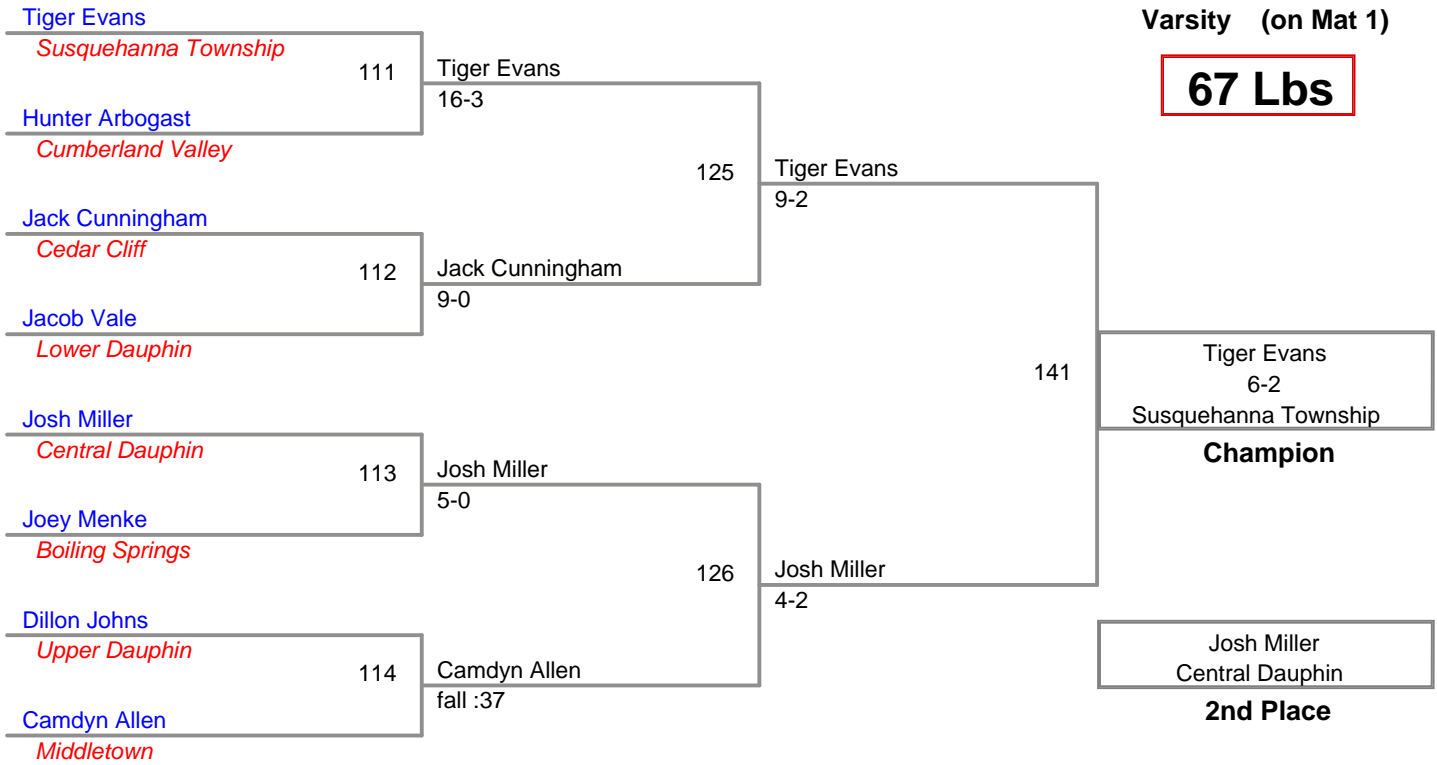

CPWA VARSITY TOURNAMENT
Varsity (on Mat 1)

59 Lbs

CPWA VARSITY TOURNAMENT
Varsity (on Mat 5)

63 Lbs

CPWA VARSITY TOURNAMENT
Varsity (on Mat 1)

67 Lbs

CPWA VARSITY TOURNAMENT
Varsity (on Mat 2)

71 Lbs