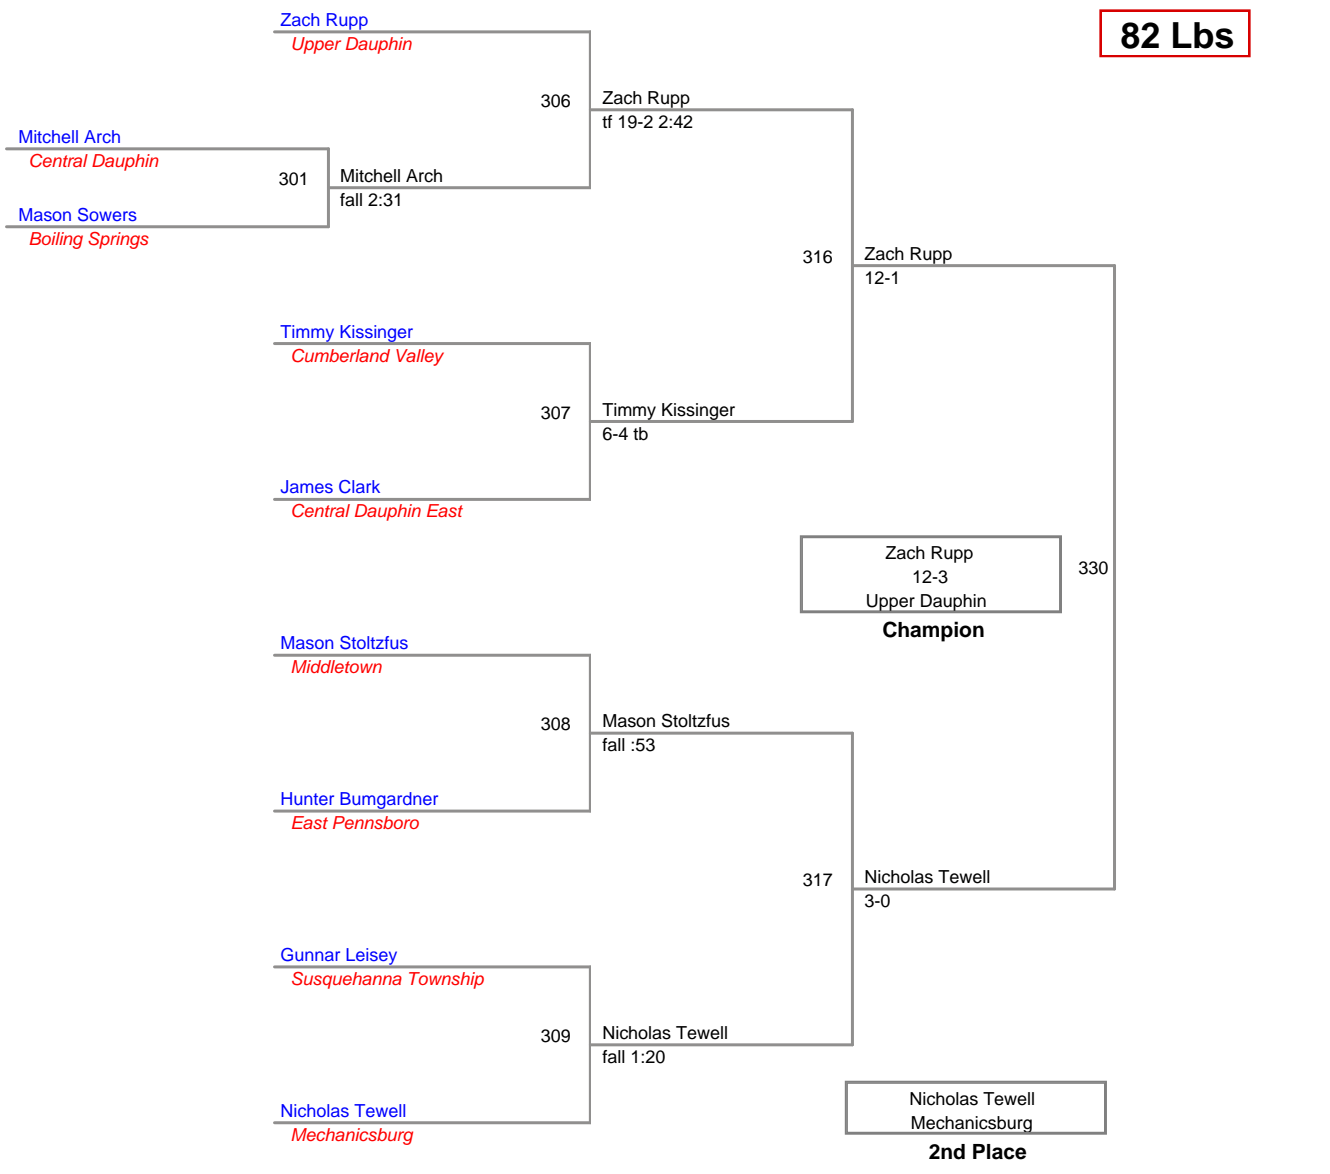

CPWA VARSITY TOURNAMENT
Varsity (on Mat 5)

74 Lbs

CPWA VARSITY TOURNAMENT
Varsity (on Mat 4)

78 Lbs

CPWA VARSITY TOURNAMEN
Varsity (on Mat 3)

82 Lbs

CPWA VARSITY TOURNAMENT
Varsity (on Mat 4)

86 Lbs