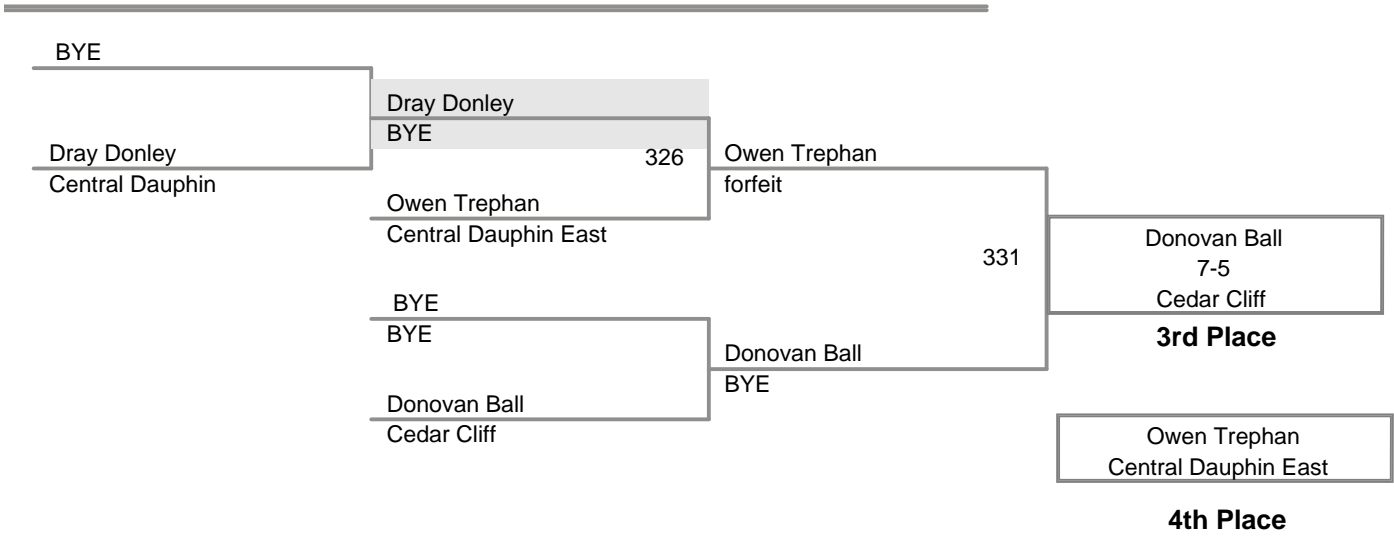

CPWA VARSITY TOURNAMENT
Varsity (on Mat 2)

120 Lbs

CPWA VARSITY TOURNAMENT
Varsity (on Mat 3)

150 Lbs

CPWA VARSITY TOURNAMENT
Varsity (on Mat 1)

165 Lbs

3 Participant Round Robin

Brock Dalton <i>Cedar Cliff</i>	102	Christian Muniz
Christian Muniz <i>Lower Dauphin</i>		fall :14
Max McMurray <i>Central Dauphin East</i>	115	Brock Dalton
Brock Dalton <i>Cedar Cliff</i>		fall 1:37
Max McMurray <i>Central Dauphin East</i>	129	Christian Muniz
Christian Muniz <i>Lower Dauphin</i>		fall :45