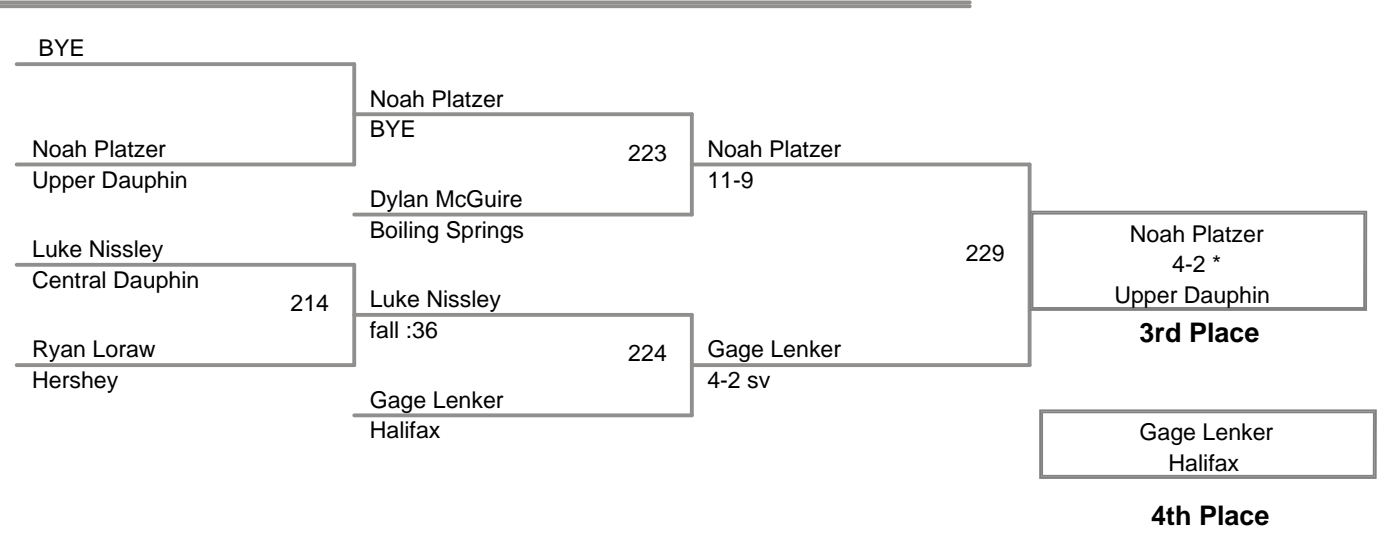

CPWA VARSITY TOURNAMENT
Varsity (on Mat 5)

45 Lbs

CPWA VARSITY TOURNAMENT
Varsity (on Mat 1)

48 Lbs

CPWA VARSITY TOURNAMENT
Varsity (on Mat 3)

52 Lbs

CPWA VARSITY TOURNAMENT
Varsity (on Mat 2)

55 Lbs