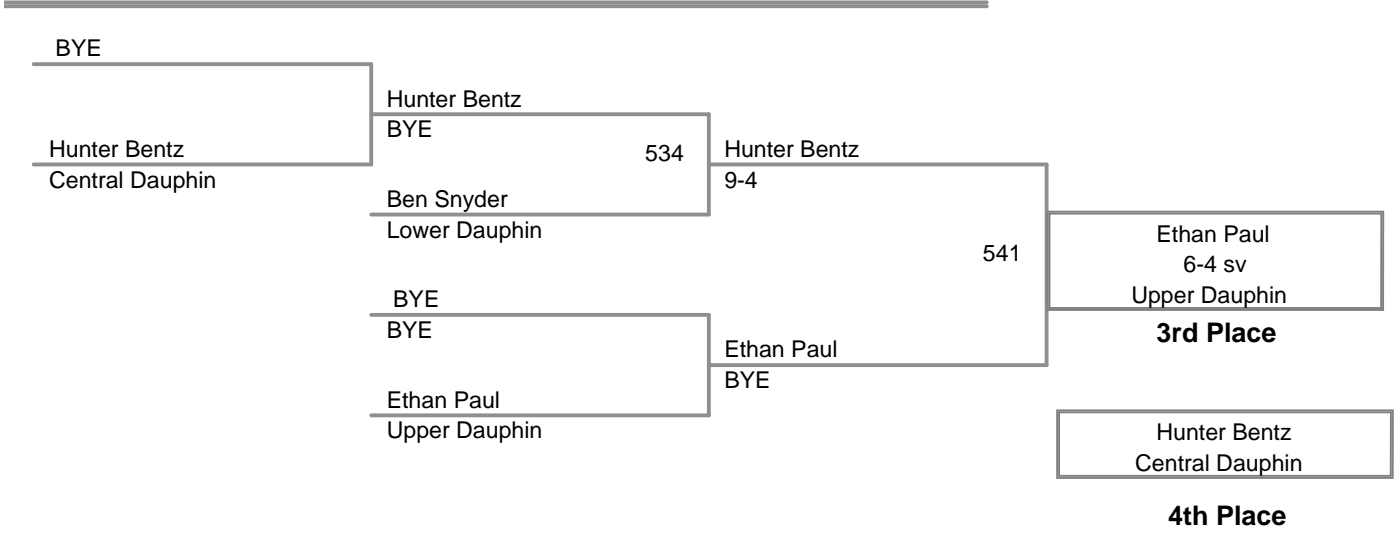

CPWA VARSITY TOURNAMENT
Varsity (on Mat 5)

90 Lbs