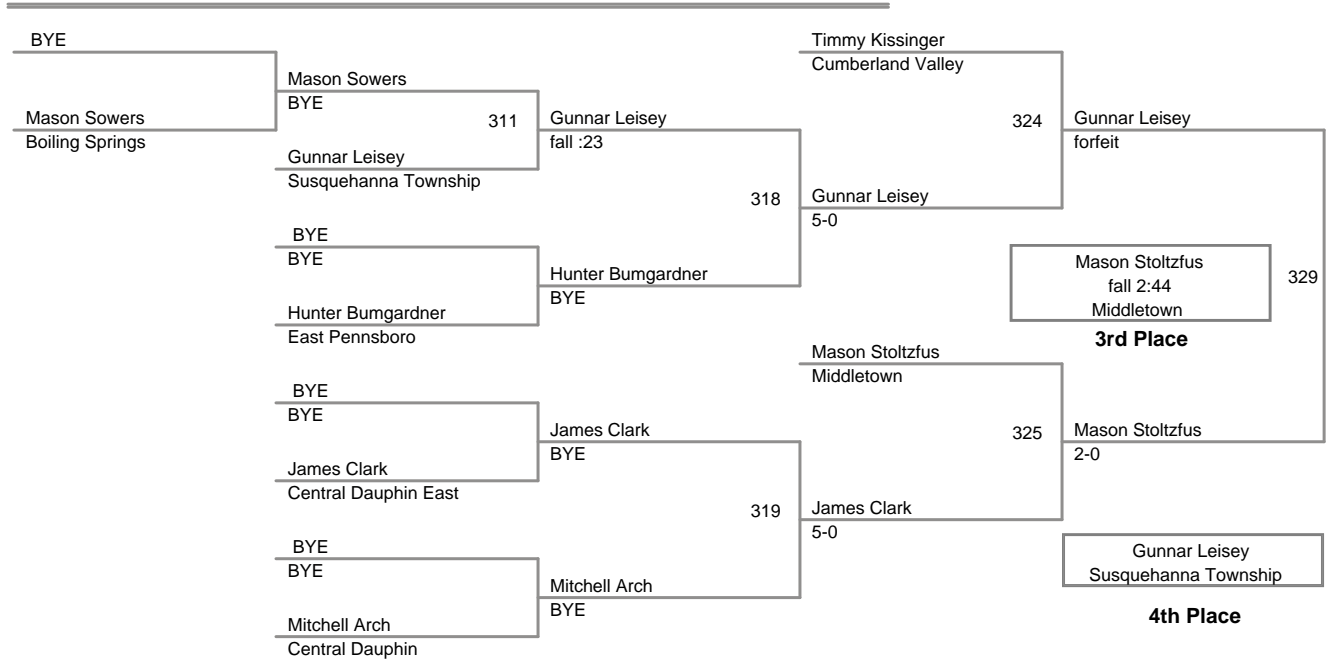

CPWA VARSITY TOURNAMENT
Varsity (on Mat 5)

74 Lbs

CPWA VARSITY TOURNAMENT
Varsity (on Mat 4)

78 Lbs

CPWA VARSITY TOURNAMEN
Varsity (on Mat 3)

82 Lbs

CPWA VARSITY TOURNAMENT
Varsity (on Mat 4)

86 Lbs