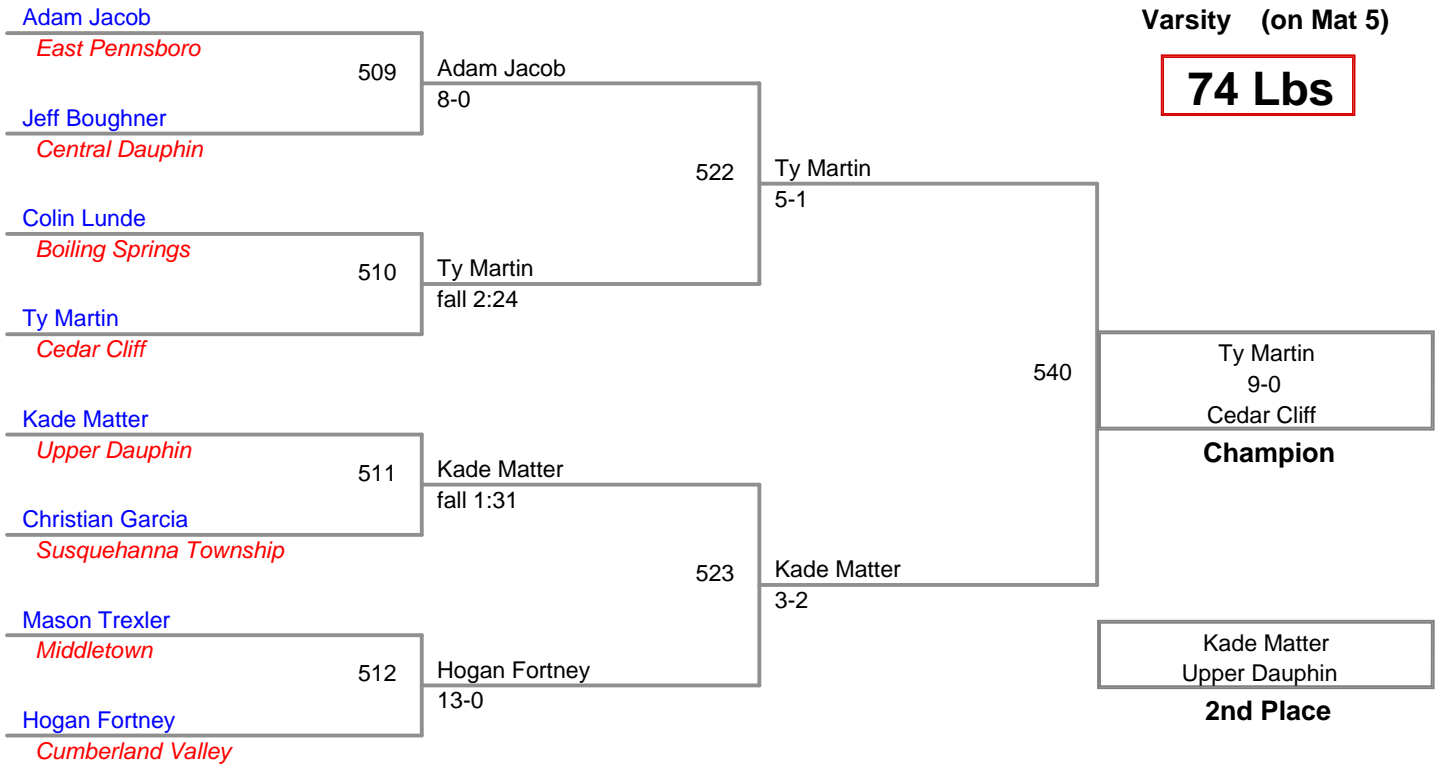

CPWA VARSITY TOURNAMENT
Varsity (on Mat 5)

74 Lbs