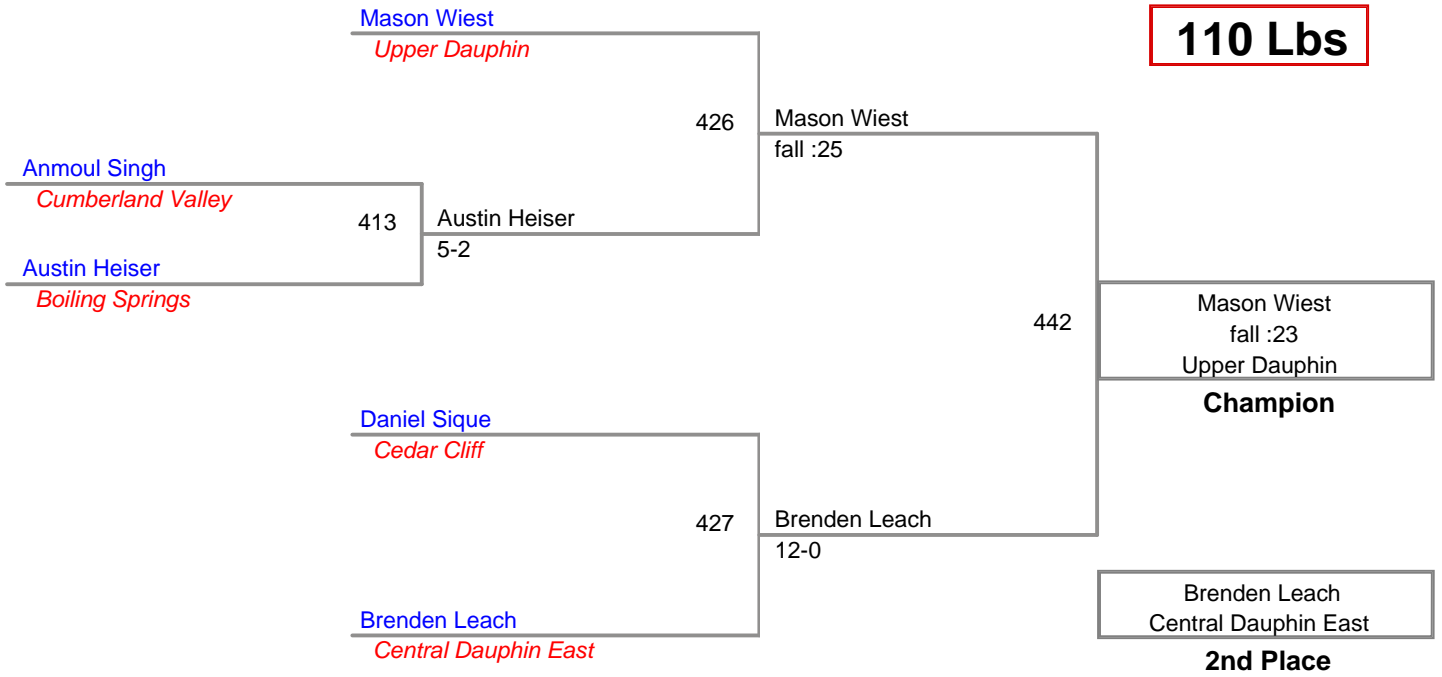

CPWA VARSITY TOURNAMENT
Varsity (on Mat 5)

90 Lbs

CPWA VARSITY TOURNAMENT
Varsity (on Mat 4)

95 Lbs

CPWA VARSITY TOURNAMENT
Varsity (on Mat 2)

100 Lbs

CPWA VARSITY TOURNAMENT
Varsity (on Mat 4)

110 Lbs