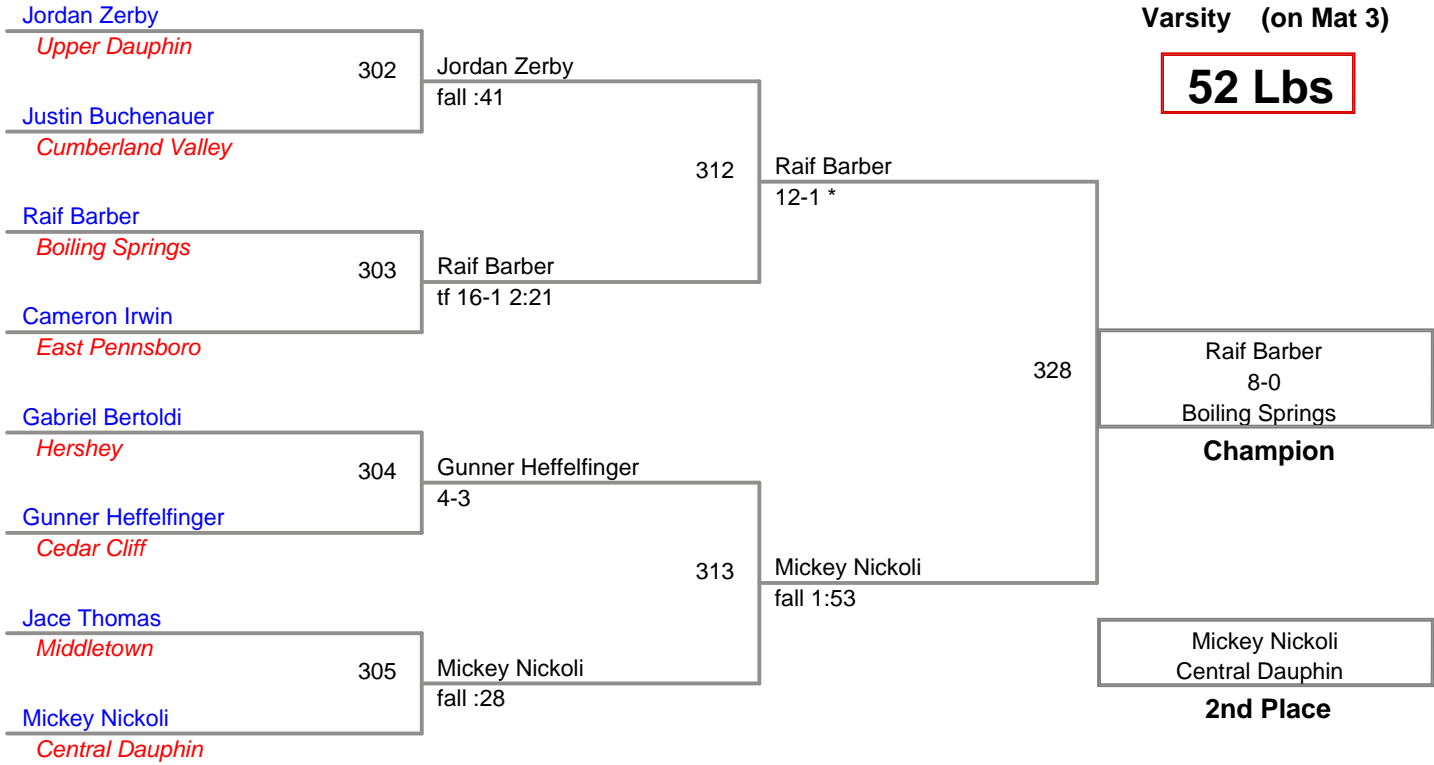

CPWA VARSITY TOURNAMENT
Varsity (on Mat 5)

45 Lbs

CPWA VARSITY TOURNAMENT
Varsity (on Mat 1)

48 Lbs

CPWA VARSITY TOURNAMENT
Varsity (on Mat 3)

52 Lbs

CPWA VARSITY TOURNAMENT
Varsity (on Mat 2)

55 Lbs