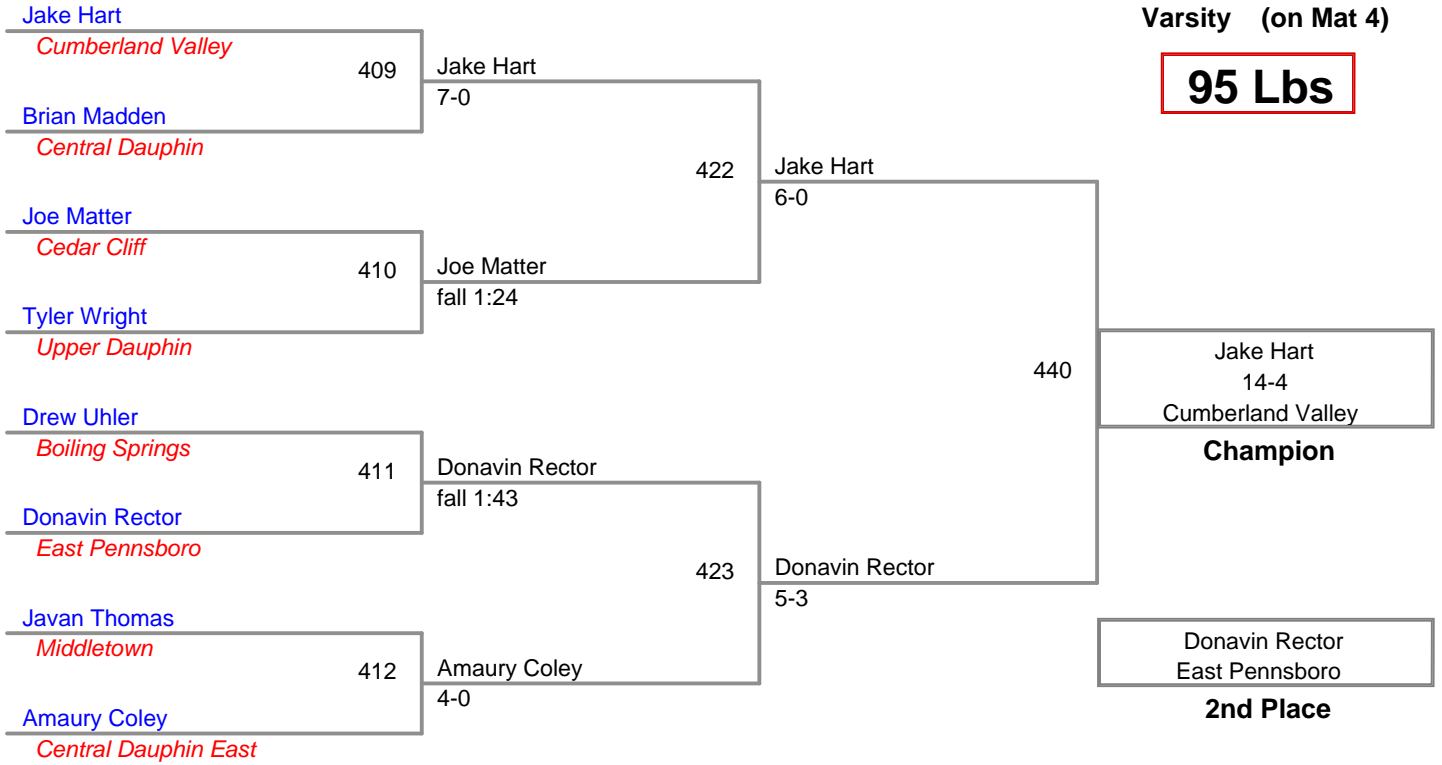

CPWA VARSITY TOURNAMENT
Varsity (on Mat 4)

95 Lbs