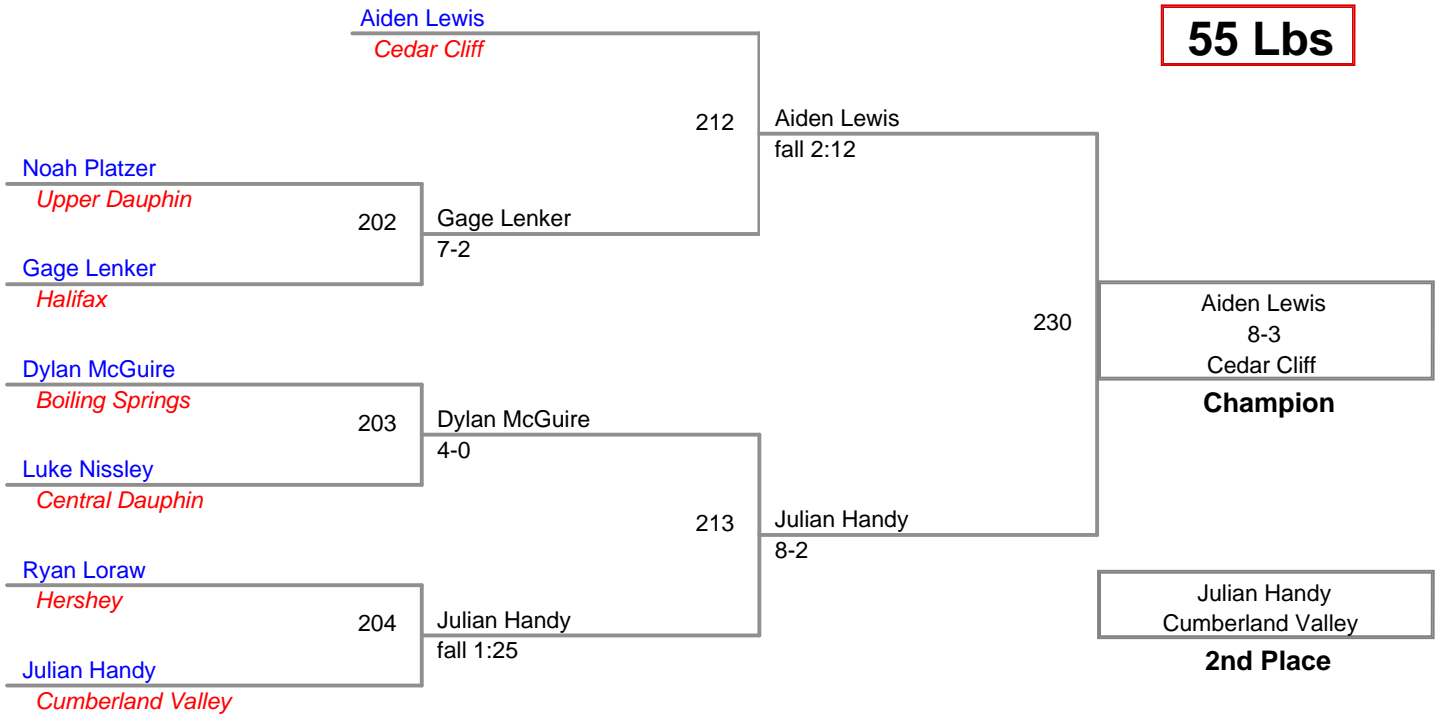

CPWA VARSITY TOURNAMENT
Varsity (on Mat 5)

45 Lbs

CPWA VARSITY TOURNAMENT
Varsity (on Mat 1)

48 Lbs

CPWA VARSITY TOURNAMENT
Varsity (on Mat 3)

52 Lbs

CPWA VARSITY TOURNAMENT
Varsity (on Mat 2)

55 Lbs