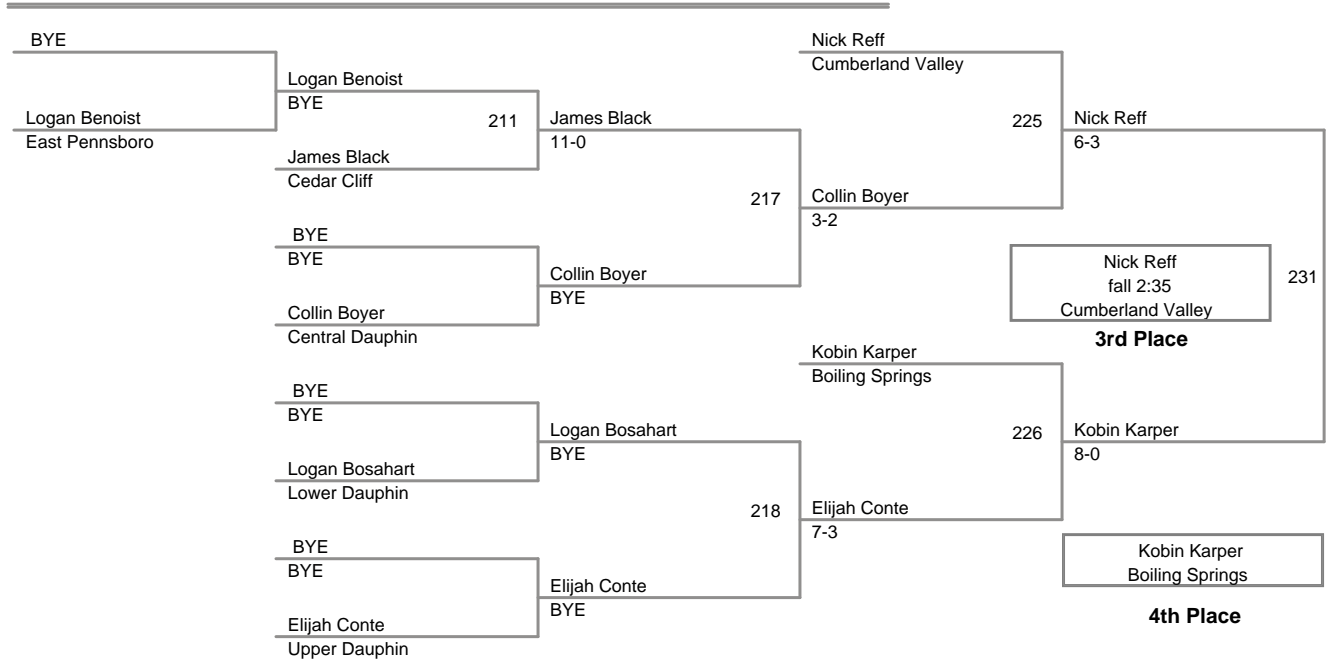

CPWA VARSITY TOURNAMENT
Varsity (on Mat 1)

59 Lbs

CPWA VARSITY TOURNAMENT
Varsity (on Mat 5)

63 Lbs

CPWA VARSITY TOURNAMENT
Varsity (on Mat 1)

67 Lbs

CPWA VARSITY TOURNAMENT
Varsity (on Mat 2)

71 Lbs