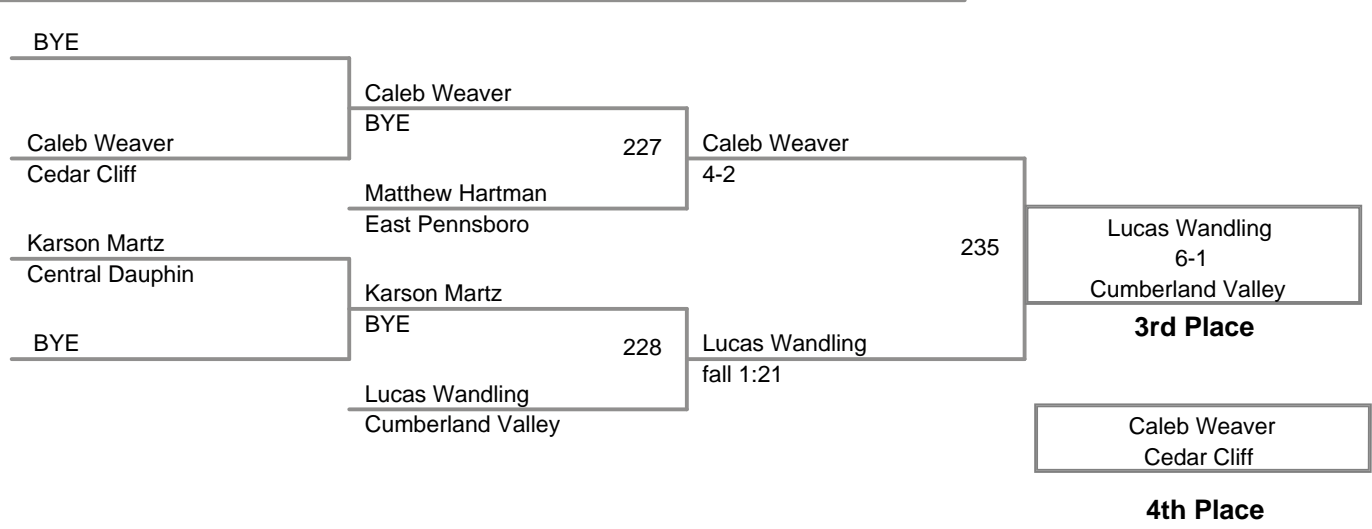

CPWA VARSITY TOURNAMENT
Varsity (on Mat 2)

120 Lbs