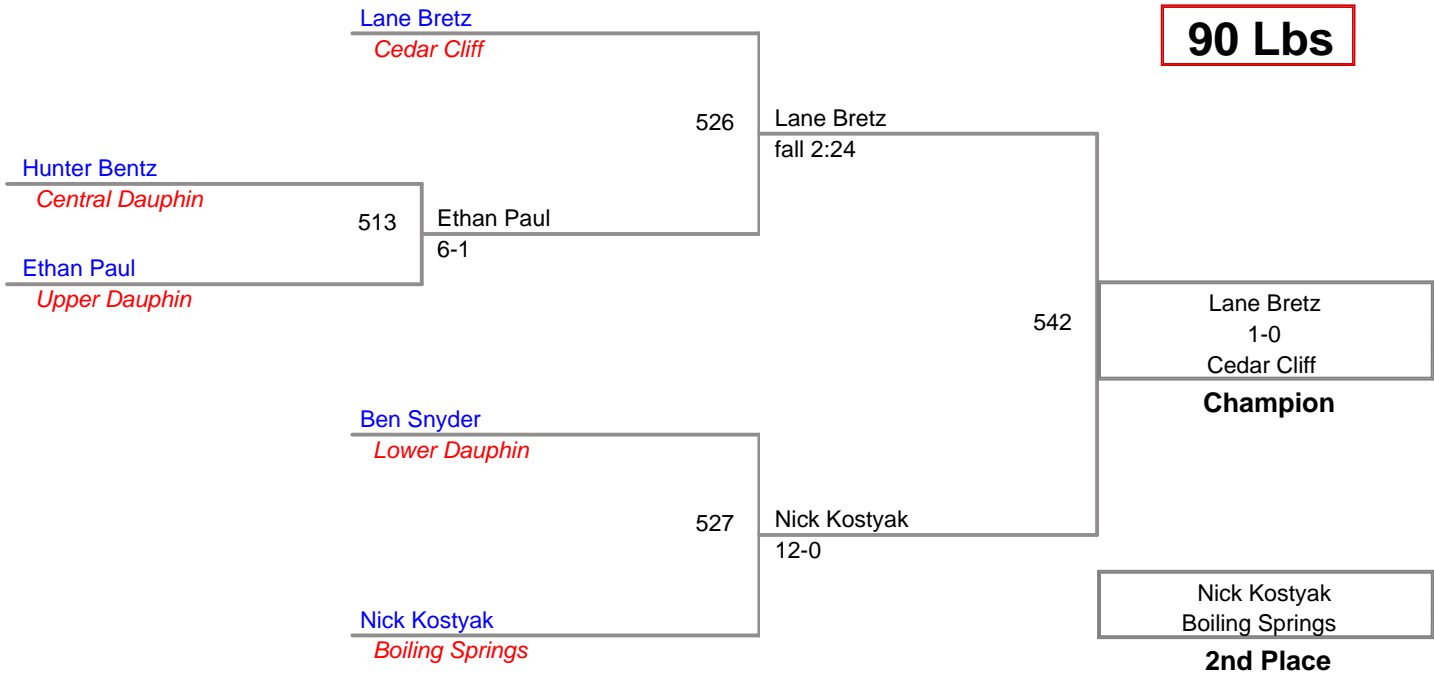

CPWA VARSITY TOURNAMENT
Varsity (on Mat 5)

90 Lbs