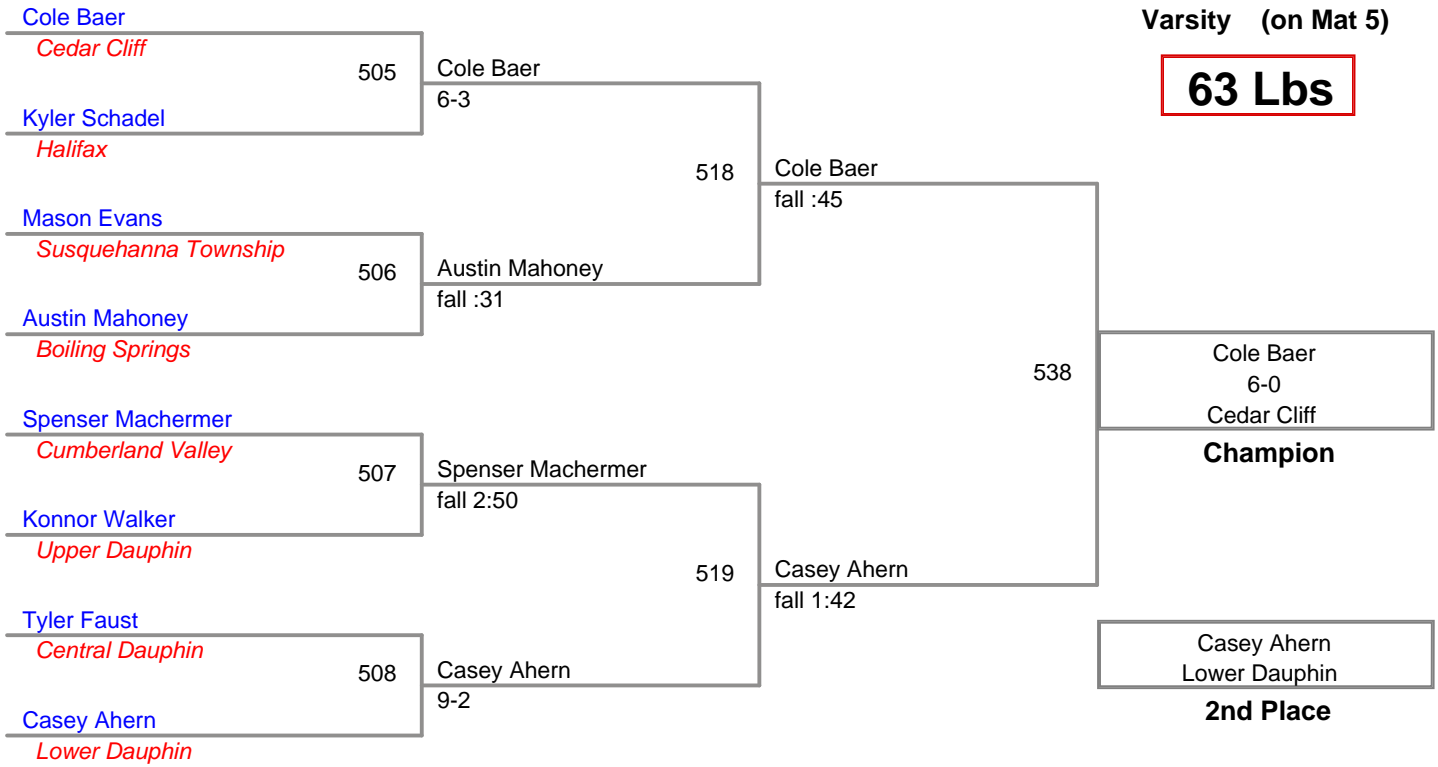

CPWA VARSITY TOURNAMENT
Varsity (on Mat 5)

45 Lbs

CPWA VARSITY TOURNAMENT
Varsity (on Mat 1)

48 Lbs

CPWA VARSITY TOURNAMENT
Varsity (on Mat 3)

52 Lbs

CPWA VARSITY TOURNAMENT
Varsity (on Mat 2)

55 Lbs

CPWA VARSITY TOURNAMENT
Varsity (on Mat 1)

59 Lbs

CPWA VARSITY TOURNAMENT
Varsity (on Mat 5)

63 Lbs

CPWA VARSITY TOURNAMENT
Varsity (on Mat 1)

67 Lbs

CPWA VARSITY TOURNAMENT
Varsity (on Mat 2)

71 Lbs